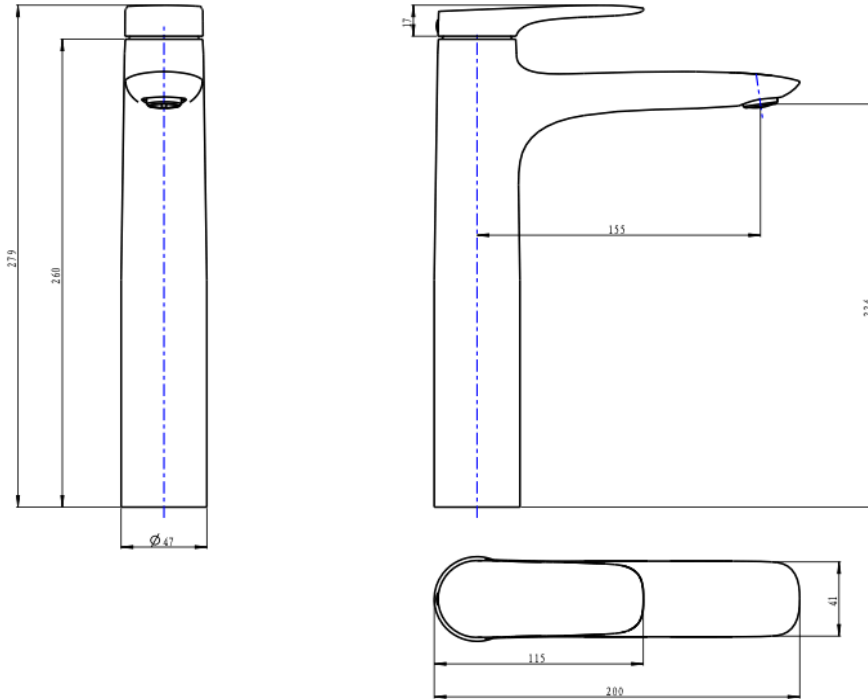

# Curva Tall Basin Mixer

Matte Black

## Product Specifications

Code	CUR-05-MB	Cartridge	Kerox 35mm
Barcode	9339897014854	WELS Reg	T42254
Material	Low Lead Brass	WELS Rating	5 Star
Finish	Matte Black	WELS L/Min	6L/Min

Experience, *the difference.*