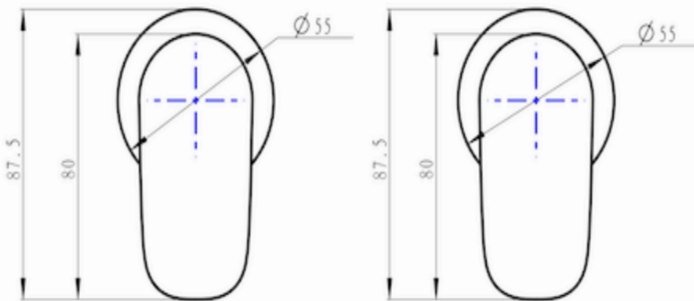

# Curva Wall Top Assemblies

Brushed Brass

## Product Specifications

Code	CUR-06-BB
Barcode	9339897015622
Finish	Brushed Brass

Material	Low Lead brass
Spindle	1/4 Turn Ceramic Disc

Experience, the difference.

LINSOL.COM.AU

☎ 1300 546 765

@ info@linsol.com.au