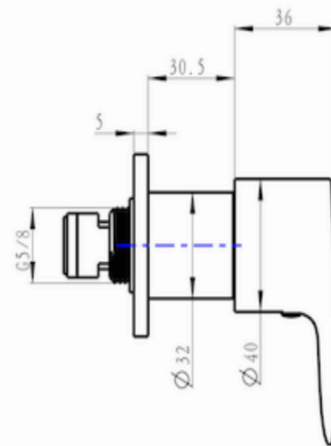

# Curva Wall Top Assemblies

Brushed Brass

## Product Specifications

Code	CUR-06-BB
Barcode	9339897015622
Finish	Brushed Brass

Material	Low Lead brass
Spindle	1/4 Turn Ceramic Disc

Experience, the difference.

LINSOL.COM.AU

☎ 1300 546 765

@ info@linsol.com.au