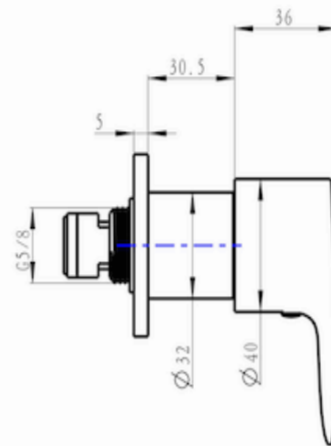

# Curva Wall Top Assemblies

Brushed Nickel

## Product Specifications

Code	CUR-06-BN
Barcode	9339897015615
Finish	Brushed Nickel

Material	Low Lead brass
Spindle	1/4 Turn Ceramic Disc

Experience, the difference.

LINSOL.COM.AU

☎ 1300 546 765

@ info@linsol.com.au