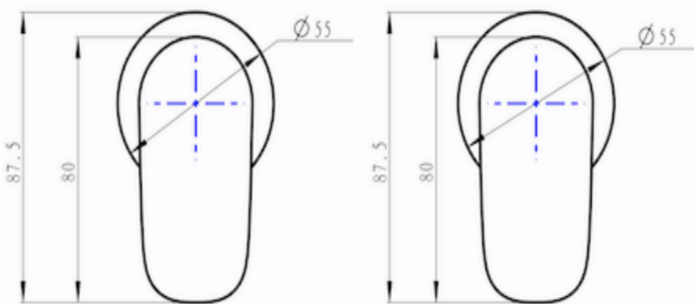

# Curva Wall Top Assemblies

Brushed Nickel

## Product Specifications

Code	CUR-06-BN
Barcode	9339897015615
Finish	Brushed Nickel

Material	Low Lead brass
Spindle	1/4 Turn Ceramic Disc

Experience, the difference.

LINSOL.COM.AU

☎ 1300 546 765

@ info@linsol.com.au