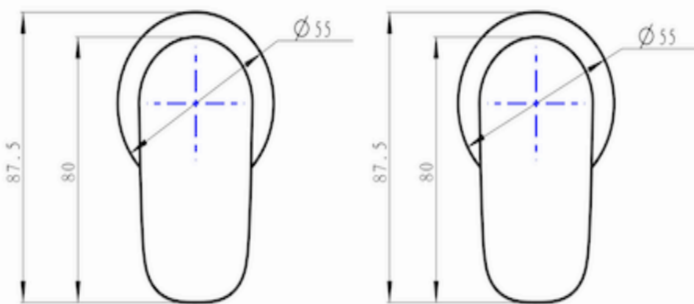

# Curva Wall Top Assemblies

Chrome

## Product Specifications

Code	CUR-06-CH
Barcode	9339897015592
Finish	Chrome

Material	Low Lead brass
Spindle	1/4 Turn Ceramic Disc

Experience, the difference.

LINSOL.COM.AU

☎ 1300 546 765

@ info@linsol.com.au