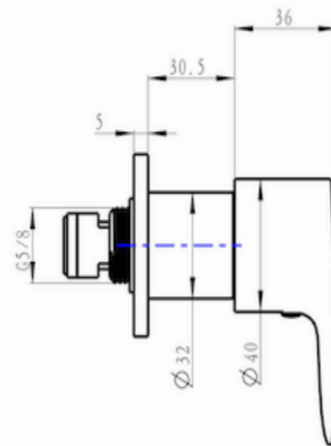

# Curva Wall Top Assemblies

Chrome

## Product Specifications

Code	CUR-06-CH
Barcode	9339897015592
Finish	Chrome

Material	Low Lead brass
Spindle	1/4 Turn Ceramic Disc

Experience, the difference.

LINSOL.COM.AU

☎ 1300 546 765

@ info@linsol.com.au