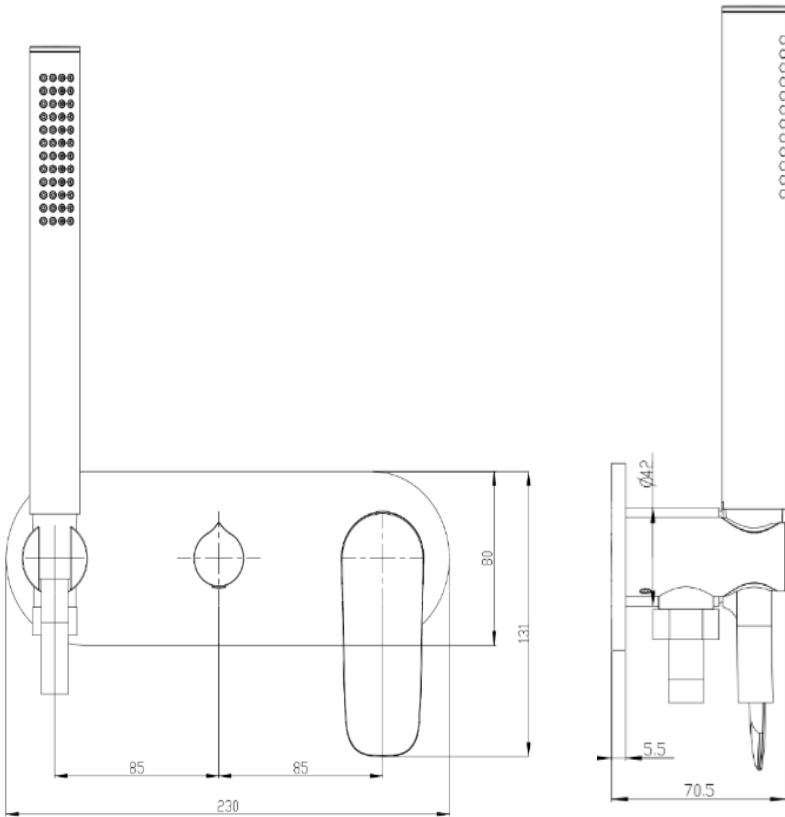

# Curva 1-Plate Wall Mixer with Hand Shower Trim Kit

Brushed Brass

## Product Specifications

Code CUR-07-1P-TK-BB

Barcode 9339897014977

Material Low Lead Brass

Finish Brushed Brass

*Experience, the difference.*

LINSOL.COM.AU

☎ 1300 546 765