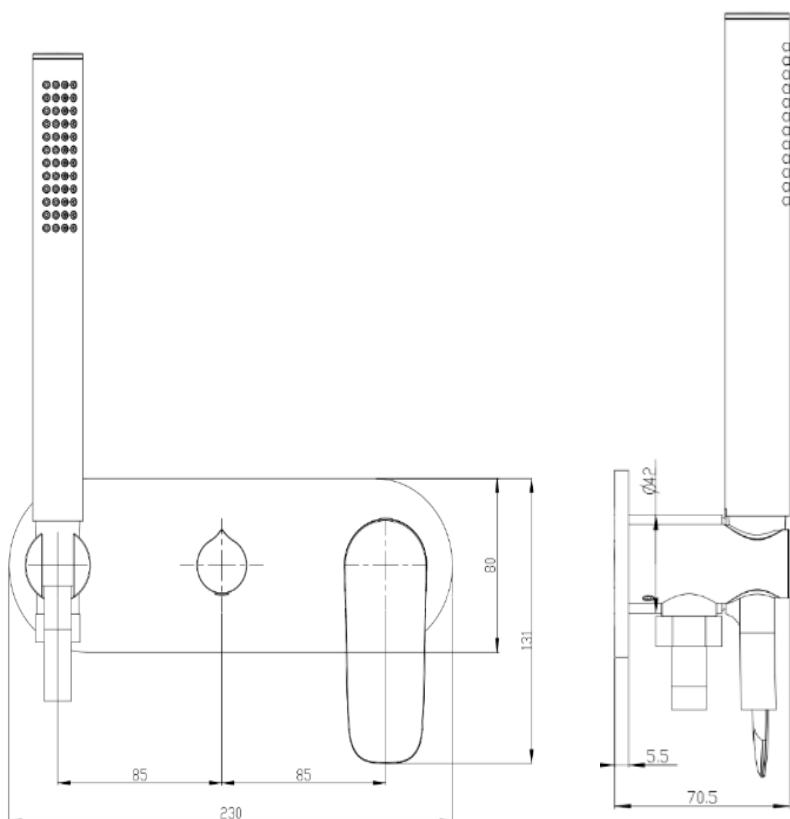

Curva 1-Plate Wall Mixer with Hand Shower Trim Kit

Brushed Nickel

Product Specifications

Code CUR-07-1P-TK-BN

Barcode 9339897014960

Material Low Lead Brass

Finish Brushed Nickel

Experience, the difference.