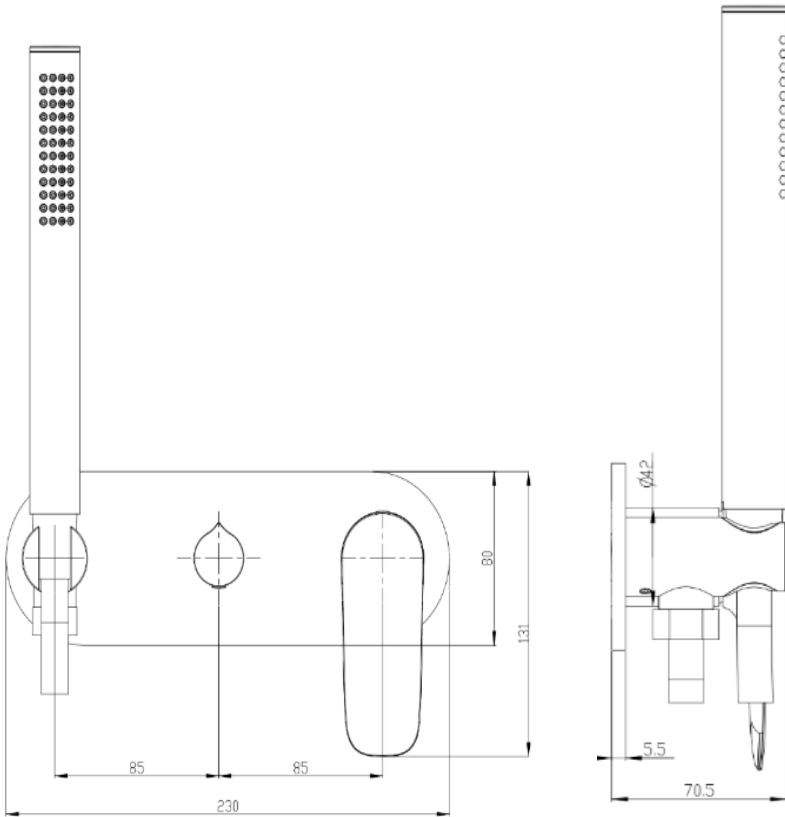

# Curva 1-Plate Wall Mixer with Hand Shower Trim Kit

Chrome

## Product Specifications

Code CUR-07-1P-TK-CH

Barcode 9339897014946

Material Low Lead Brass

Finish Chrome

*Experience, the difference.*

LINSOL.COM.AU

☎ 1300 546 765