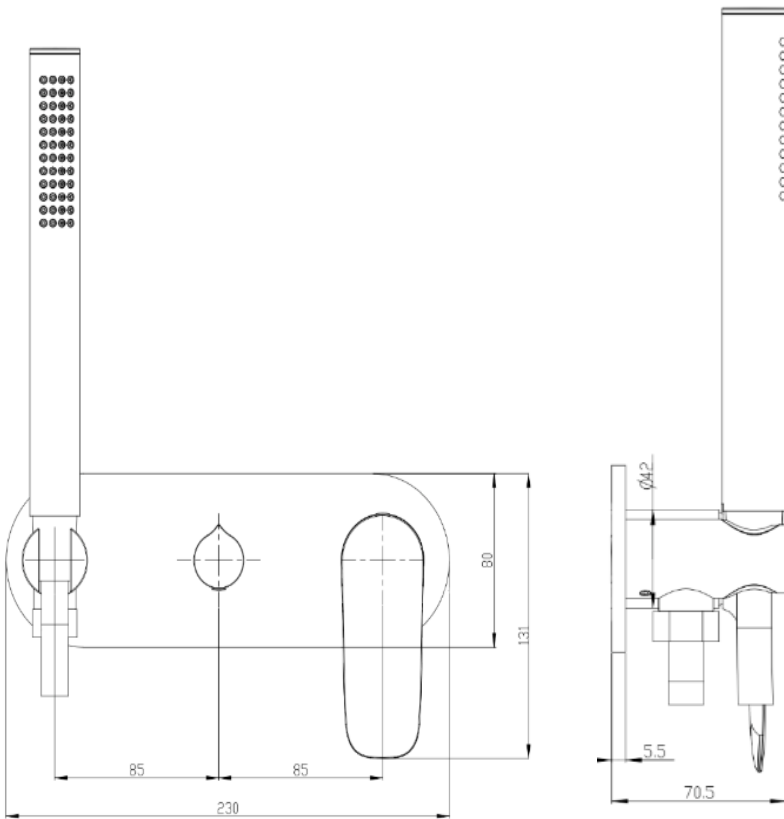

Curva 1-Plate Wall Mixer with Hand Shower Trim Kit

Gunmetal

Product Specifications

Code	CUR-07-1P-TK-GM
Barcode	9339897014984

Material	Low Lead Brass
Finish	Gunmetal

Experience, the difference.

LINSOL.COM.AU