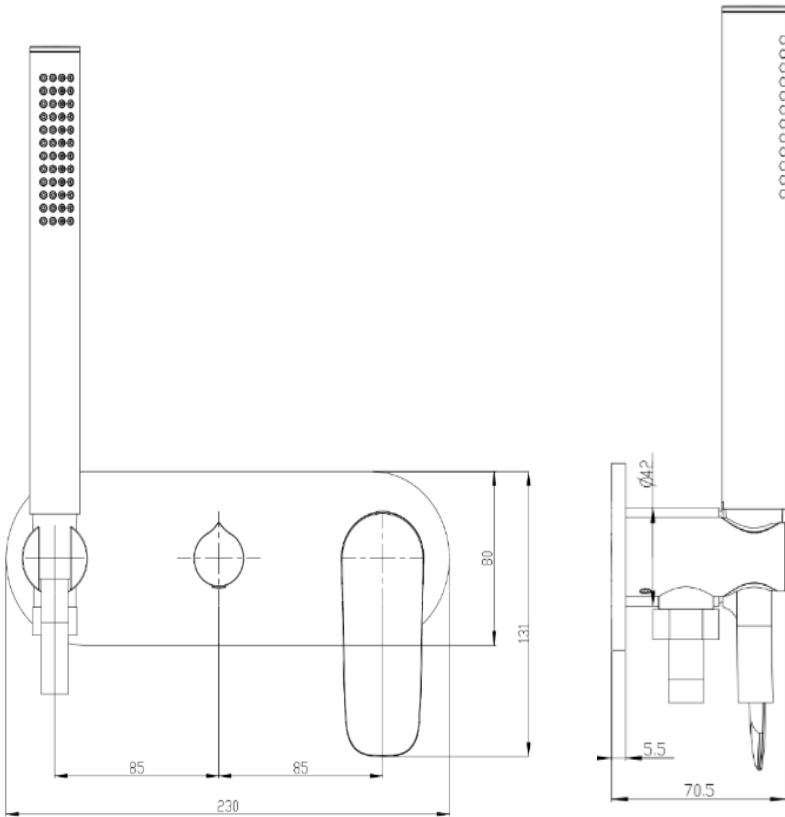

Curva 1-Plate Wall Mixer with Hand Shower Trim Kit

Matte Black

Product Specifications

Code CUR-07-1P-TK-MB

Barcode 9339897014953

Material Low Lead Brass

Finish Matte Black

Experience, the difference.