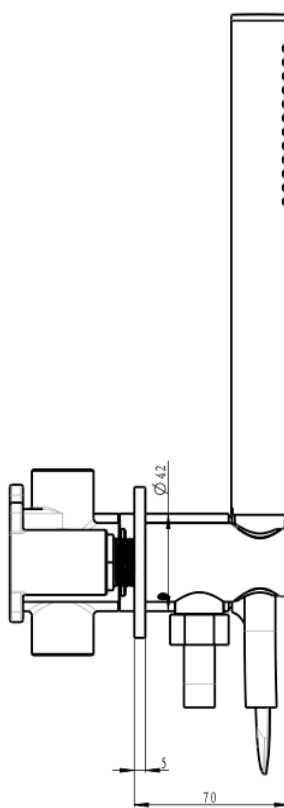

Curva 3-Plate Wall Mixer with Hand Shower

Brushed Brass

Product Specifications

Code	CUR-07-3P-BB
Barcode	9339897015028
Material	Low Lead Brass
Finish	Brushed Brass
Cartridge	Kerox 35mm
Hose Length	1200mm

WELS Rating	3 Star
WELS Reg	S17733
WELS L/Min	9 L/Min
Trim Kit	CUR-07-3P-TK-BB (Included)
Universal Body	UNI-400 (Included)
Diverter Spindle	1/4 Turn Ceramic Disc

Experience, the difference.

LINSOL.COM.AU