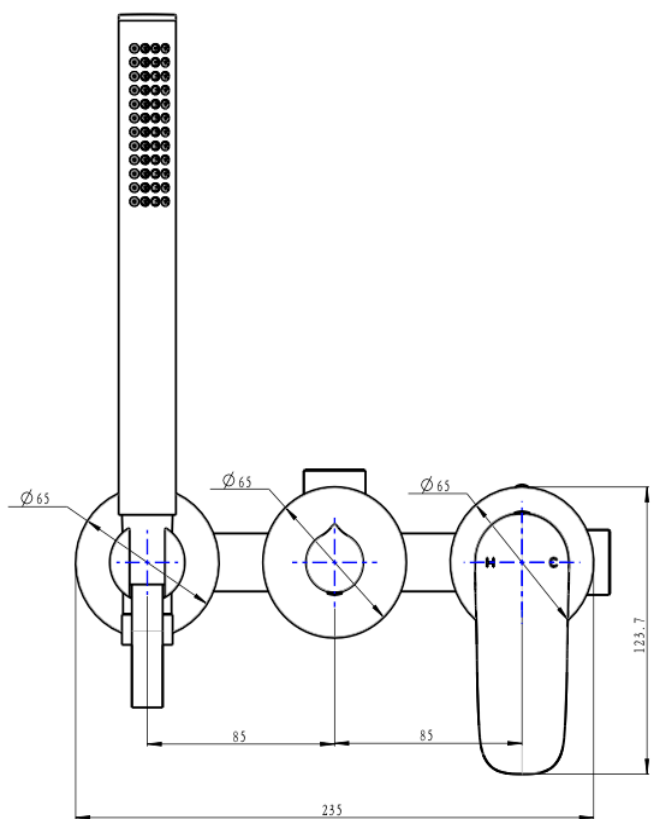

Curva 3-Plate Wall Mixer with Hand Shower

Brushed Brass

Product Specifications

Code	CUR-07-3P-BB
Barcode	9339897015028
Material	Low Lead Brass
Finish	Brushed Brass
Cartridge	Kerox 35mm
Hose Length	1200mm

WELS Rating	3 Star
WELS Reg	S17733
WELS L/Min	9 L/Min
Trim Kit	CUR-07-3P-TK-BB (Included)
Universal Body	UNI-400 (Included)
Diverter Spindle	1/4 Turn Ceramic Disc

Experience, the difference.

LINSOL.COM.AU