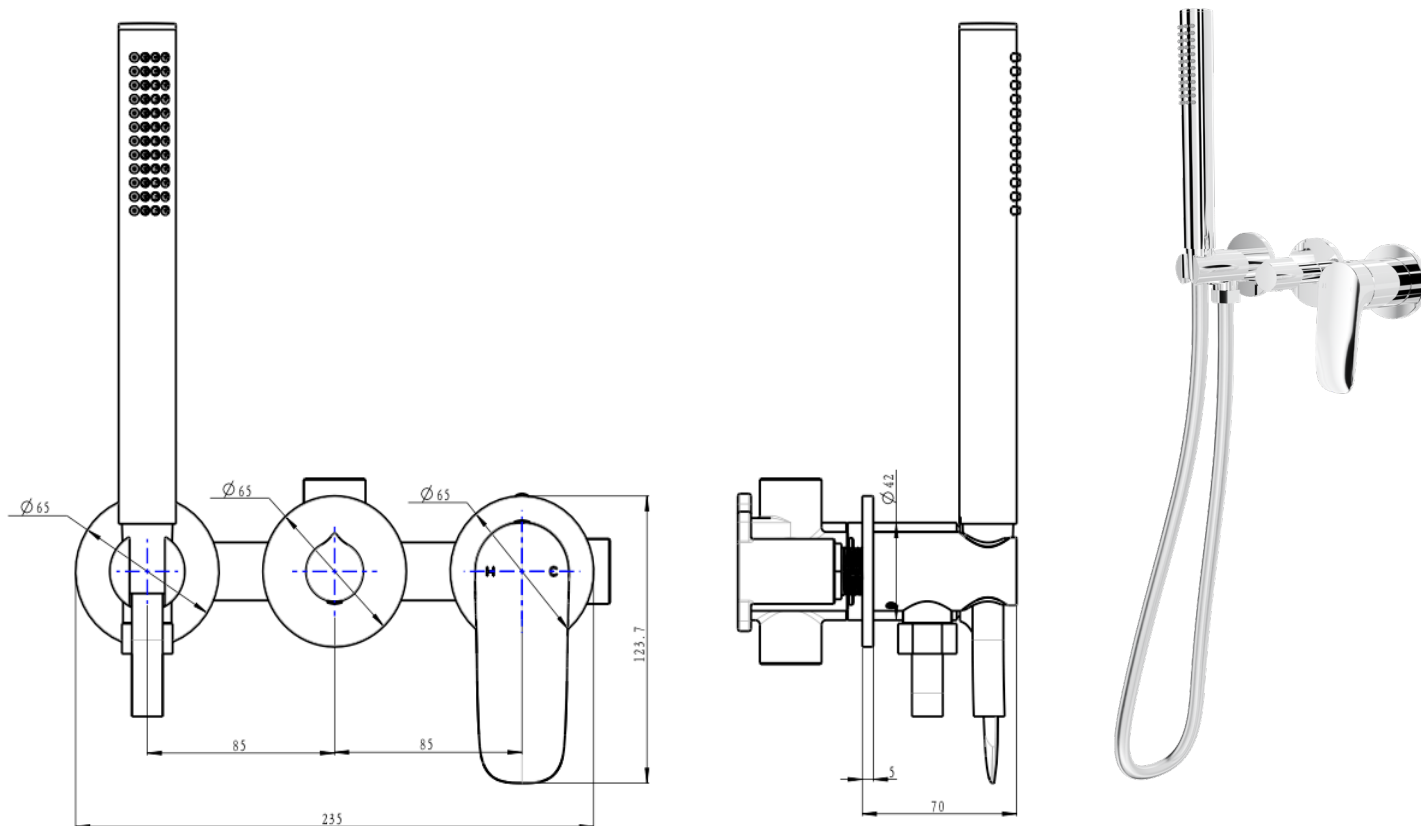

Curva 3-Plate Wall Mixer with Hand Shower

Chrome

Product Specifications

Code	CUR-07-3P-CH
Barcode	9339897014991
Material	Low Lead Brass
Finish	Chrome
Cartridge	Kerox 35mm
Hose Length	1200mm

WELS Rating	3 Star
WELS Reg	S17733
WELS L/Min	9 L/Min
Trim Kit	CUR-07-3P-TK-CH (Included)
Universal Body	UNI-400 (Included)
Diverter Spindle	1/4 Turn Ceramic Disc