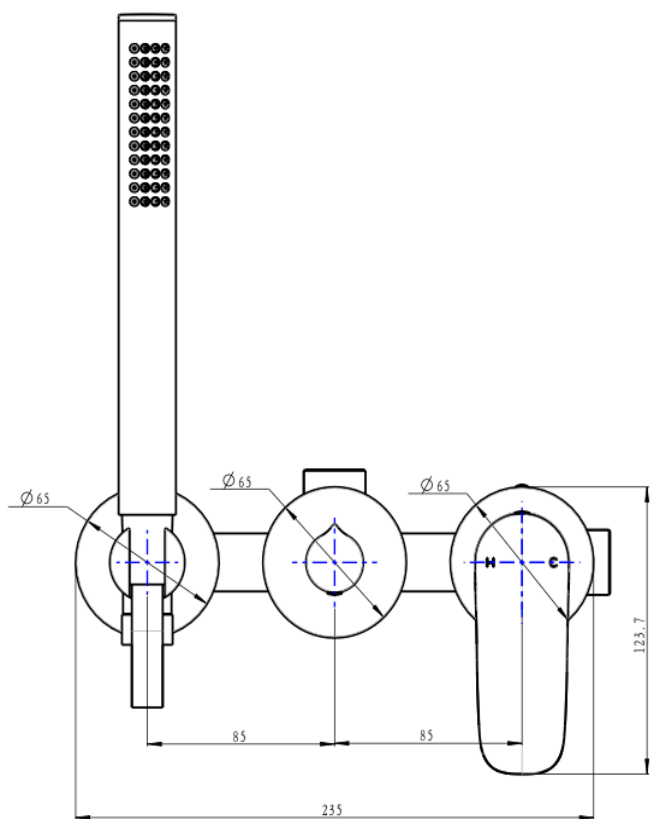

# Curva 3-Plate Wall Mixer with Hand Shower

Gunmetal

## Product Specifications

Code	CUR-07-3P-GM
Barcode	9339897015035
Material	Low Lead Brass
Finish	Gunmetal
Cartridge	Kerox 35mm
Hose Length	1200mm

WELS Rating	3 Star
WELS Reg	S17733
WELS L/Min	9 L/Min
Trim Kit	CUR-07-3P-TK-GM (Included)
Universal Body	UNI-400 (Included)
Diverter Spindle	1/4 Turn Ceramic Disc