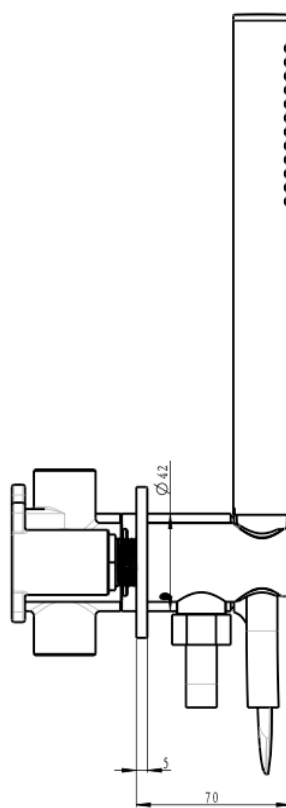

# Curva 3-Plate Wall Mixer with Hand Shower

Gunmetal

## Product Specifications

Code	CUR-07-3P-GM
Barcode	9339897015035
Material	Low Lead Brass
Finish	Gunmetal
Cartridge	Kerox 35mm
Hose Length	1200mm

WELS Rating	3 Star
WELS Reg	S17733
WELS L/Min	9 L/Min
Trim Kit	CUR-07-3P-TK-GM (Included)
Universal Body	UNI-400 (Included)
Diverter Spindle	1/4 Turn Ceramic Disc