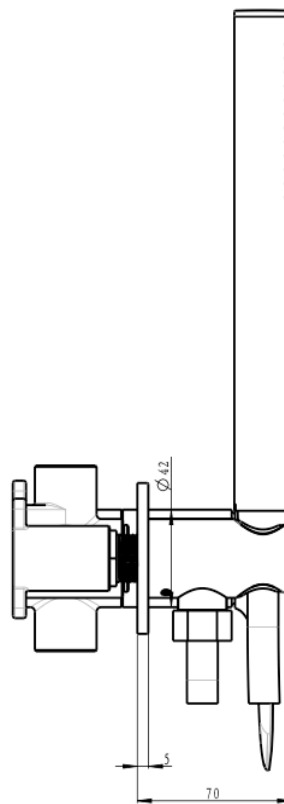

Curva 3-Plate Wall Mixer with Hand Shower

Matte Black

Product Specifications

Code	CUR-07-3P-MB
Barcode	9339897015004
Material	Low Lead Brass
Finish	Matte Black
Cartridge	Kerox 35mm
Hose Length	1200mm

WELS Rating	3 Star
WELS Reg	S17733
WELS L/Min	9 L/Min
Trim Kit	CUR-07-3P-TK-MB (Included)
Universal Body	UNI-400 (Included)
Diverter Spindle	1/4 Turn Ceramic Disc