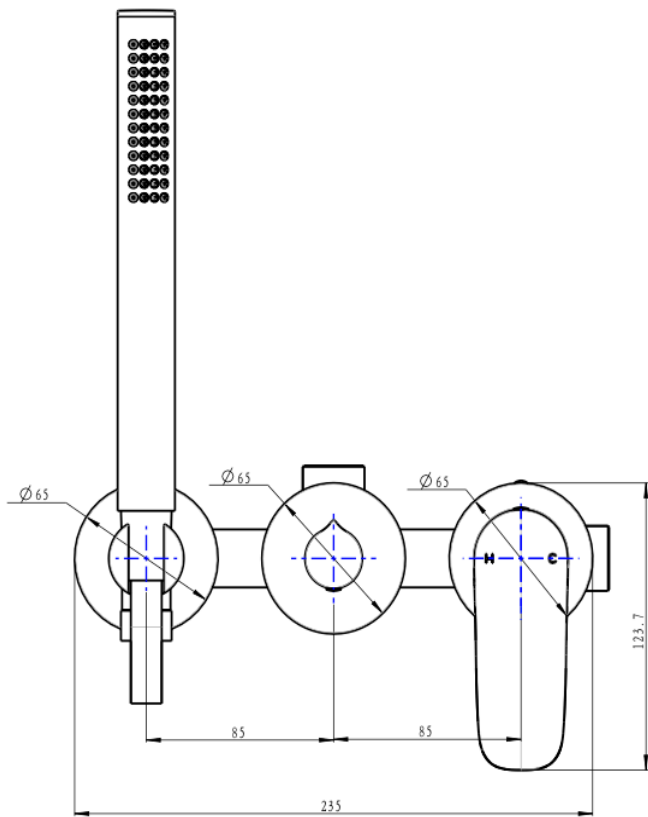

Curva 3-Plate Wall Mixer with Hand Shower

Matte Black

Product Specifications

Code	CUR-07-3P-MB
Barcode	9339897015004
Material	Low Lead Brass
Finish	Matte Black
Cartridge	Kerox 35mm
Hose Length	1200mm

WELS Rating	3 Star
WELS Reg	S17733
WELS L/Min	9 L/Min
Trim Kit	CUR-07-3P-TK-MB (Included)
Universal Body	UNI-400 (Included)
Diverter Spindle	1/4 Turn Ceramic Disc