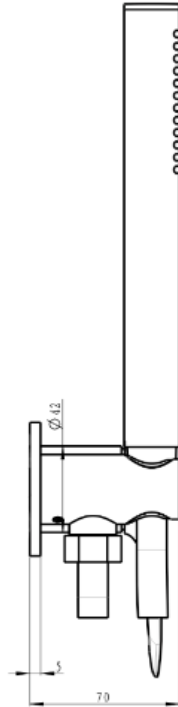

Curva 3-Plate Wall Mixer with Hand Shower Trim Kit

Brushed Brass

Product Specifications

Code CUR-07-3P-TK-BB

Barcode 9339897015073

Material Low Lead Brass

Finish Brushed Brass

Experience, *the difference.*