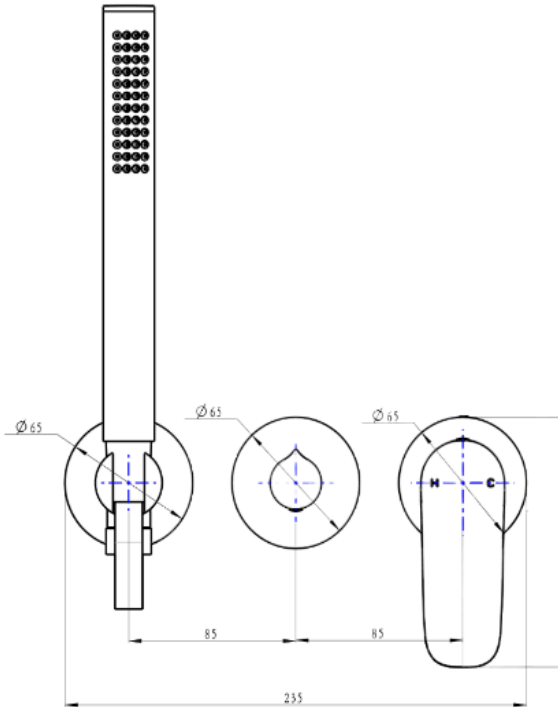

Curva 3-Plate Wall Mixer with Hand Shower Trim Kit

Brushed Brass

Product Specifications

Code CUR-07-3P-TK-BB

Barcode 9339897015073

Material Low Lead Brass

Finish Brushed Brass

Experience, *the difference.*