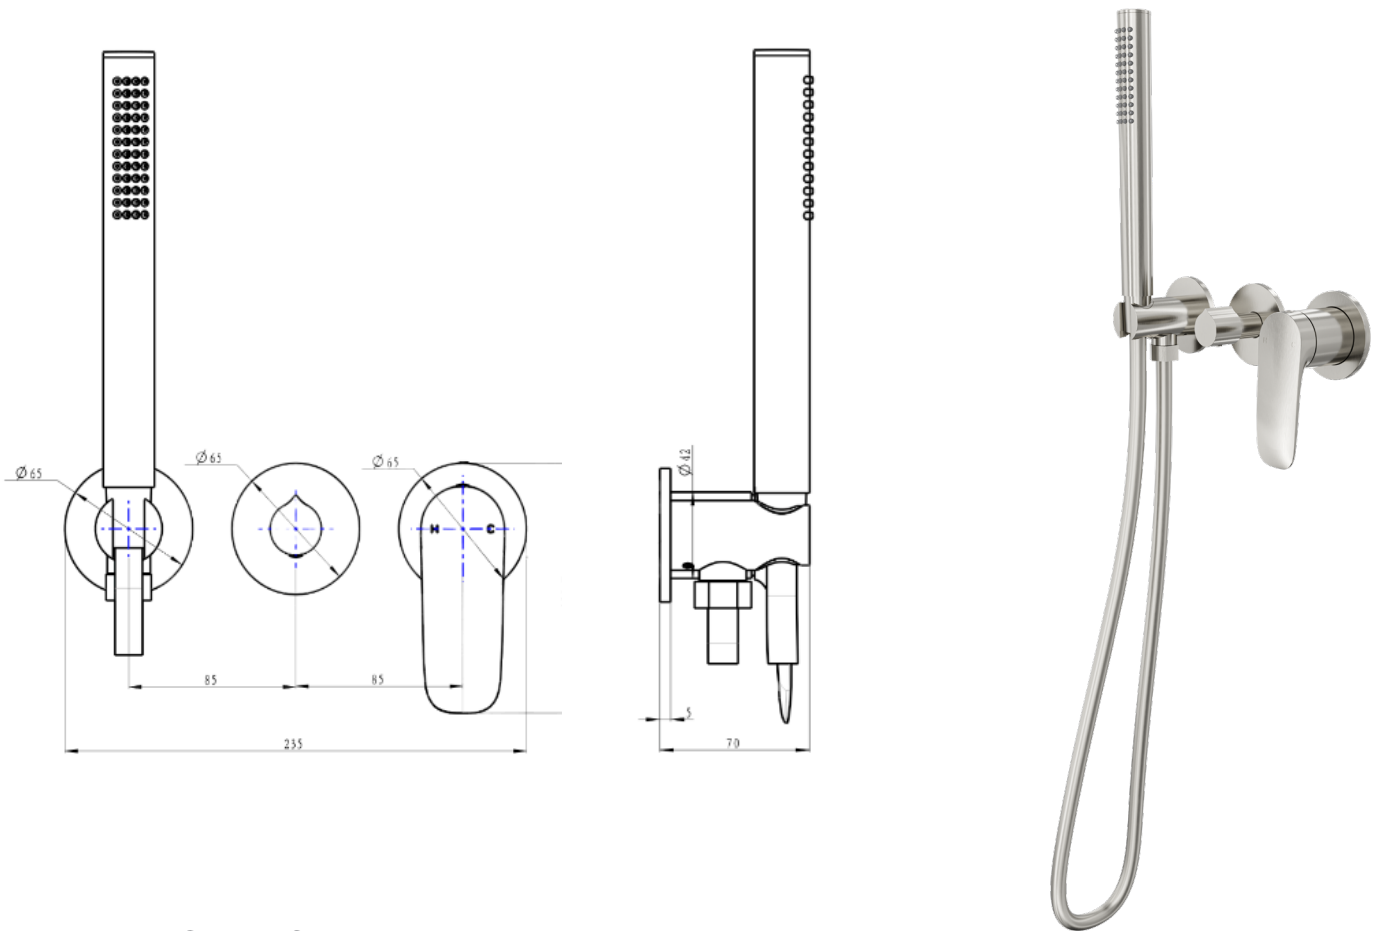

Curva 3-Plate Wall Mixer with Hand Shower Trim Kit

Brushed Nickel

Product Specifications

Code CUR-07-3P-TK-BN

Barcode 9339897015066

Material Low Lead Brass

Finish Brushed Nickel

Experience, *the difference.*