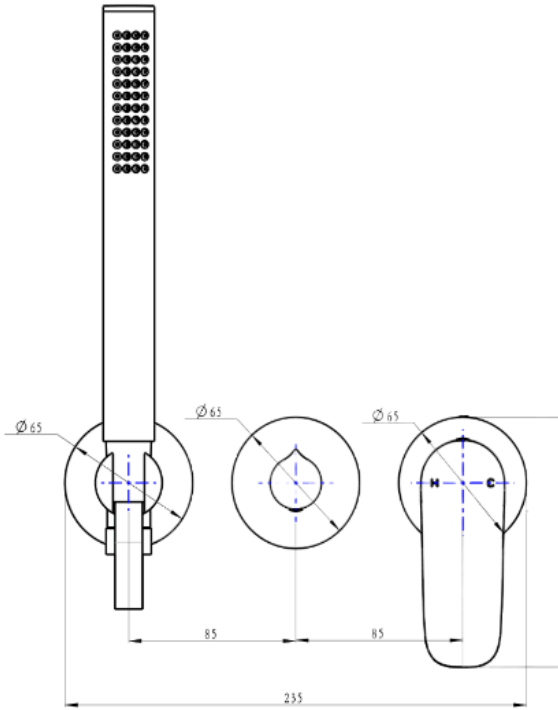

# Curva 3-Plate Wall Mixer with Hand Shower Trim Kit

Chrome

## Product Specifications

Code CUR-07-3P-TK-CH

Barcode 9339897015042

Material Low Lead Brass

Finish Chrome

Experience, *the difference.*

LINSOL.COM.AU

☎ 1300 546 765