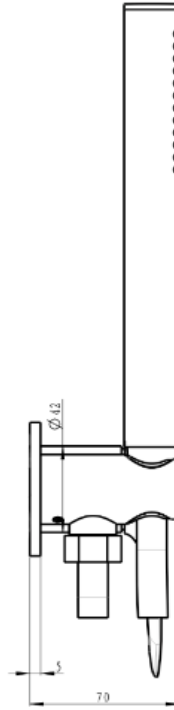

# Curva 3-Plate Wall Mixer with Hand Shower Trim Kit

Chrome

## Product Specifications

Code CUR-07-3P-TK-CH

Barcode 9339897015042

Material Low Lead Brass

Finish Chrome

Experience, *the difference.*

LINSOL.COM.AU

☎ 1300 546 765