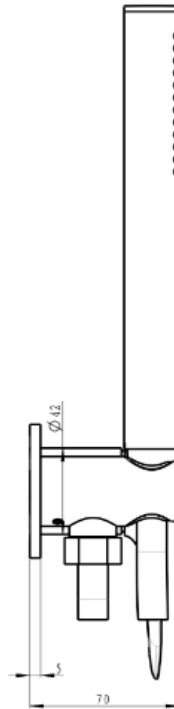

Curva 3-Plate Wall Mixer with Hand Shower Trim Kit

Gunmetal

Product Specifications

Code	CUR-07-3P-TK-GM
Barcode	9339897015080

Material	Low Lead Brass
Finish	Gunmetal

Experience, *the difference.*

LINSOL.COM.AU