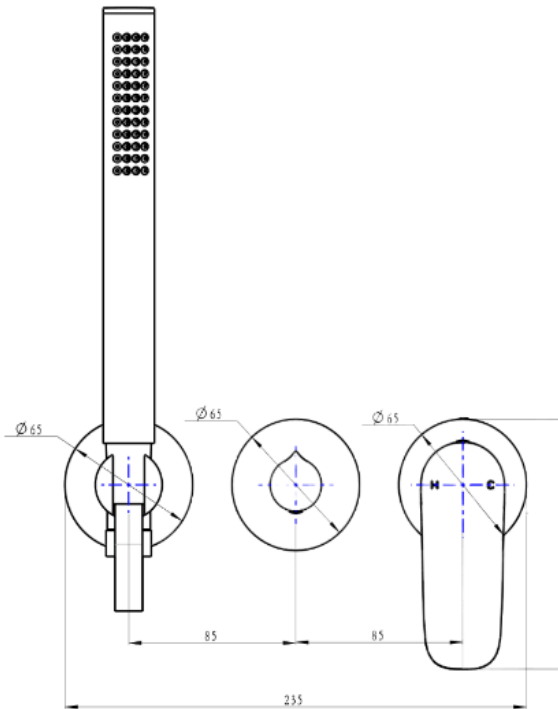

Curva 3-Plate Wall Mixer with Hand Shower Trim Kit

Gunmetal

Product Specifications

Code	CUR-07-3P-TK-GM
Barcode	9339897015080

Material	Low Lead Brass
Finish	Gunmetal

Experience, *the difference.*

LINSOL.COM.AU