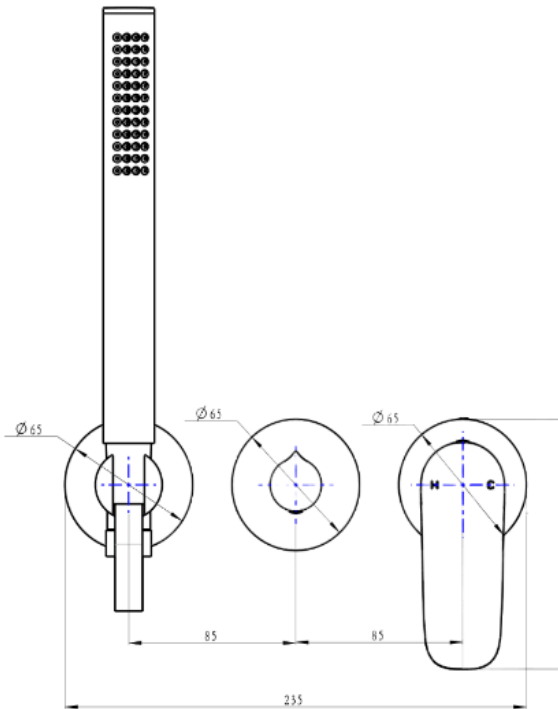

# Curva 3-Plate Wall Mixer with Hand Shower Trim Kit

Matte Black

## Product Specifications

Code	CUR-07-3P-TK-MB
Barcode	9339897015059

Material	Low Lead Brass
Finish	Matte Black

Experience, *the difference.*

LINSOL.COM.AU

☎ 1300 546 765

@ info@linsol.com.au

✉ PO Box 88, Coniston NSW 2500