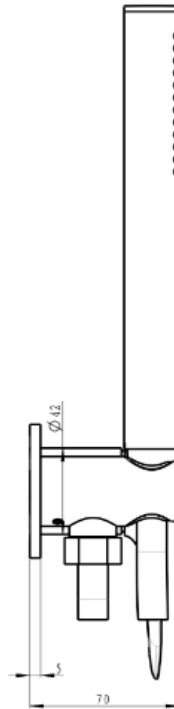

# Curva 3-Plate Wall Mixer with Hand Shower Trim Kit

Matte Black

## Product Specifications

Code	CUR-07-3P-TK-MB
Barcode	9339897015059

Material	Low Lead Brass
Finish	Matte Black

Experience, *the difference.*

LINSOL.COM.AU

☎ 1300 546 765

@ info@linsol.com.au

✉ PO Box 88, Coniston NSW 2500