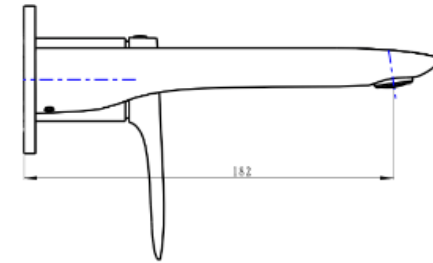

Curva 1-Plate Wall Basin or Bath Mixer Trim Kit

Brushed Brass

Product Specifications

Code CUR-09-1P-TK-BB

Barcode 9339897015479

Material Low Lead Brass

Finish Brushed Brass

Experience, *the difference.*