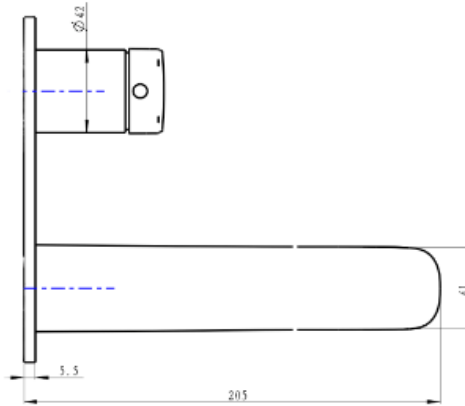

Curva 1-Plate Wall Basin or Bath Mixer Trim Kit

Brushed Brass

Product Specifications

Code CUR-09-1P-TK-BB

Barcode 9339897015479

Material Low Lead Brass

Finish Brushed Brass

Experience, *the difference.*