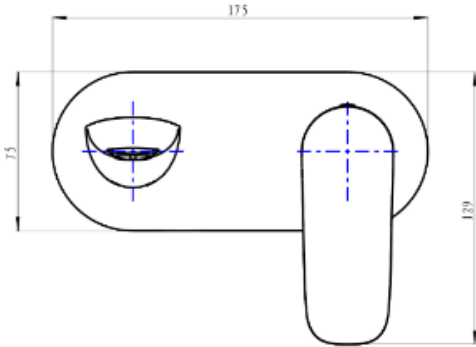

Curva 1-Plate Wall Basin or Bath Mixer Trim Kit

Brushed Brass

Product Specifications

Code CUR-09-1P-TK-BB

Barcode 9339897015479

Material Low Lead Brass

Finish Brushed Brass

Experience, *the difference.*