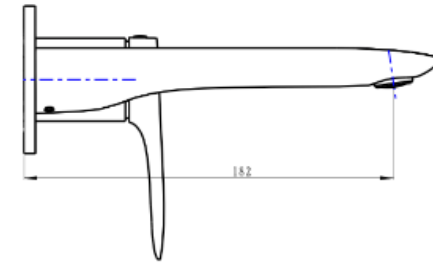

Curva 1-Plate Wall Basin or Bath Mixer Trim Kit

Brushed Nickel

Product Specifications

Code CUR-09-1P-TK-BN

Barcode 9339897015462

Material Low Lead Brass

Finish Brushed Nickel

Experience, the difference.