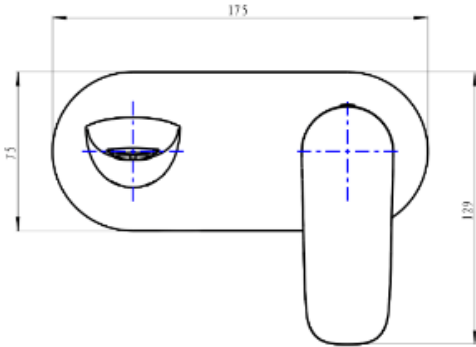

Curva 1-Plate Wall Basin or Bath Mixer Trim Kit

Brushed Nickel

Product Specifications

Code CUR-09-1P-TK-BN

Barcode 9339897015462

Material Low Lead Brass

Finish Brushed Nickel

Experience, the difference.