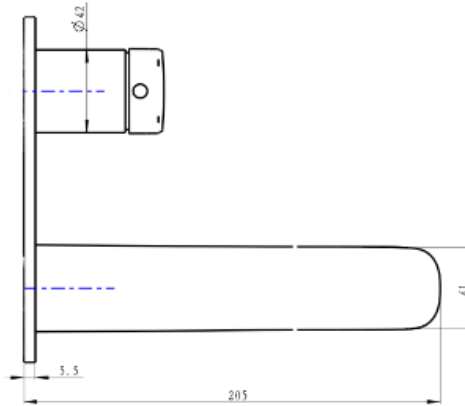

Curva 1-Plate Wall Basin or Bath Mixer Trim Kit

Brushed Nickel

Product Specifications

Code CUR-09-1P-TK-BN

Barcode 9339897015462

Material Low Lead Brass

Finish Brushed Nickel

Experience, the difference.