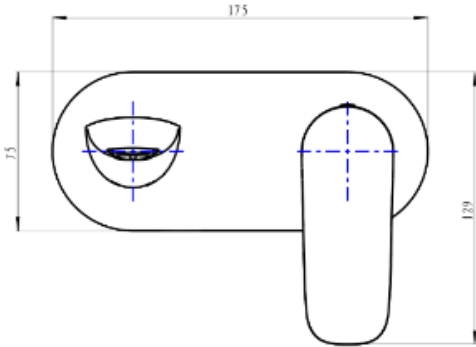

# Curva 1-Plate Wall Basin or Bath Mixer Trim Kit

Chrome

## Product Specifications

Code CUR-09-1P-TK-CH

Barcode 9339897015448

Material Low Lead Brass

Finish Chrome

Experience, *the difference.*

LINSOL.COM.AU

☎ 1300 546 765