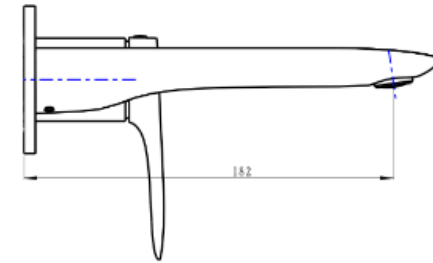

# Curva 1-Plate Wall Basin or Bath Mixer Trim Kit

Chrome

## Product Specifications

Code CUR-09-1P-TK-CH

Barcode 9339897015448

Material Low Lead Brass

Finish Chrome

Experience, *the difference.*

LINSOL.COM.AU

☎ 1300 546 765