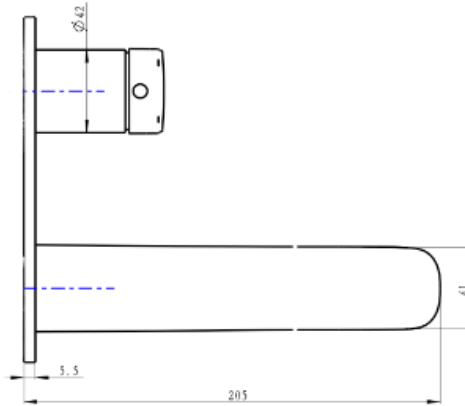

# Curva 1-Plate Wall Basin or Bath Mixer Trim Kit

Chrome

## Product Specifications

Code CUR-09-1P-TK-CH

Barcode 9339897015448

Material Low Lead Brass

Finish Chrome

Experience, *the difference.*

LINSOL.COM.AU

☎ 1300 546 765