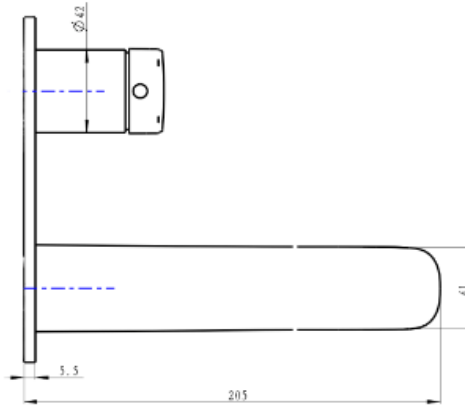

# Curva 1-Plate Wall Basin or Bath Mixer Trim Kit

Gunmetal

## Product Specifications

Code CUR-09-1P-TK-GM

Barcode 9339897015486

Material Low Lead Brass

Finish Gunmetal

Experience, *the difference.*

LINSOL.COM.AU

☎ 1300 546 765