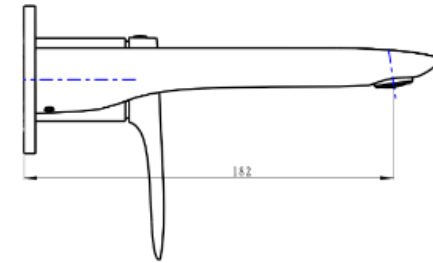

# Curva 1-Plate Wall Basin or Bath Mixer Trim Kit

Gunmetal

## Product Specifications

Code CUR-09-1P-TK-GM

Barcode 9339897015486

Material Low Lead Brass

Finish Gunmetal

Experience, *the difference.*

LINSOL.COM.AU

☎ 1300 546 765