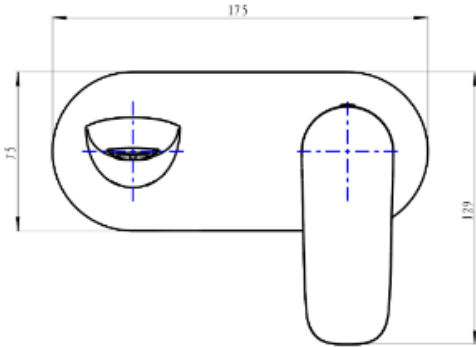

# Curva 1-Plate Wall Basin or Bath Mixer Trim Kit

Gunmetal

## Product Specifications

Code CUR-09-1P-TK-GM

Barcode 9339897015486

Material Low Lead Brass

Finish Gunmetal

Experience, *the difference.*

LINSOL.COM.AU

☎ 1300 546 765