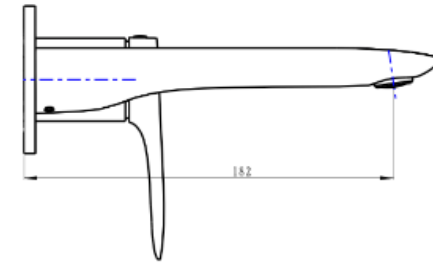

# Curva 1-Plate Wall Basin or Bath Mixer Trim Kit

Matte Black

## Product Specifications

Code CUR-09-1P-TK-MB

Barcode 9339897015455

Material Low Lead Brass

Finish Matte Black

*Experience, the difference.*

LINSOL.COM.AU

☎ 1300 546 765