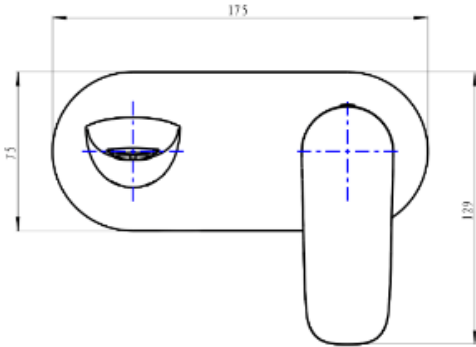

# Curva 1-Plate Wall Basin or Bath Mixer Trim Kit

Matte Black

## Product Specifications

Code CUR-09-1P-TK-MB

Barcode 9339897015455

Material Low Lead Brass

Finish Matte Black

*Experience, the difference.*

LINSOL.COM.AU

☎ 1300 546 765