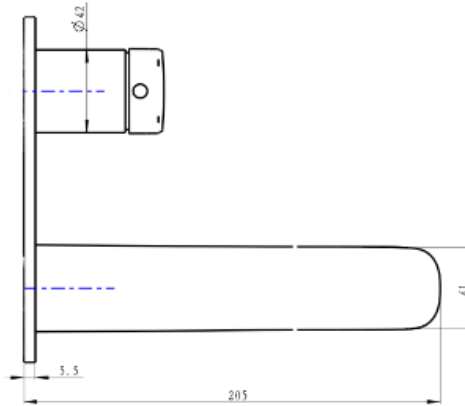

# Curva 1-Plate Wall Basin or Bath Mixer Trim Kit

Matte Black

## Product Specifications

Code CUR-09-1P-TK-MB

Barcode 9339897015455

Material Low Lead Brass

Finish Matte Black

*Experience, the difference.*

LINSOL.COM.AU

☎ 1300 546 765