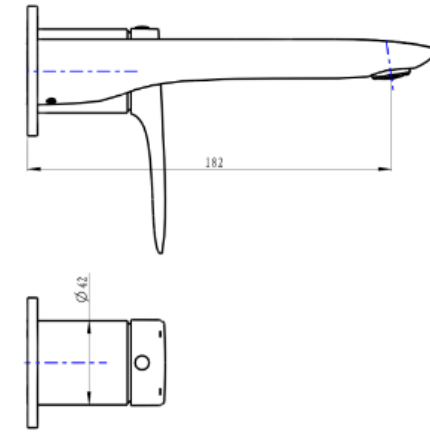

Curva 2-Plate Wall Basin or Bath Mixer Trim Kit

Brushed Brass

Product Specifications

Code CUR-09-2P-TK-BB

Barcode 9339897015578

Material Low Lead Brass

Finish Brushed Brass

Experience, *the difference.*