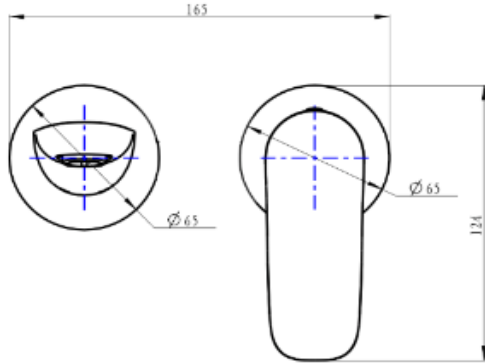

Curva 2-Plate Wall Basin or Bath Mixer Trim Kit

Brushed Brass

Product Specifications

Code CUR-09-2P-TK-BB

Barcode 9339897015578

Material Low Lead Brass

Finish Brushed Brass

Experience, *the difference.*