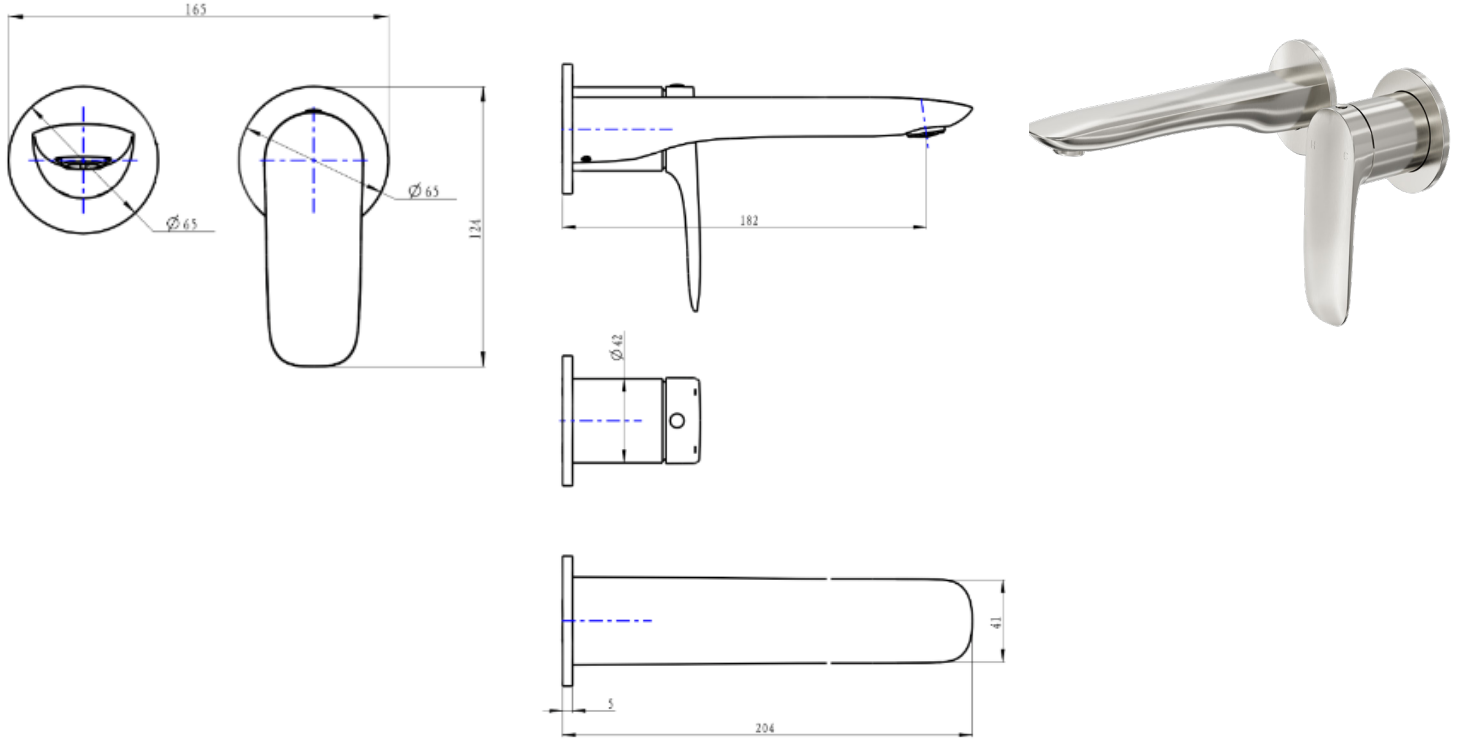

Curva 2-Plate Wall Basin or Bath Mixer Trim Kit

Brushed Nickel

Product Specifications

Code CUR-09-2P-TK-BN

Material Low Lead Brass

Barcode 9339897015561

Finish Brushed Nickel

Experience, *the difference.*