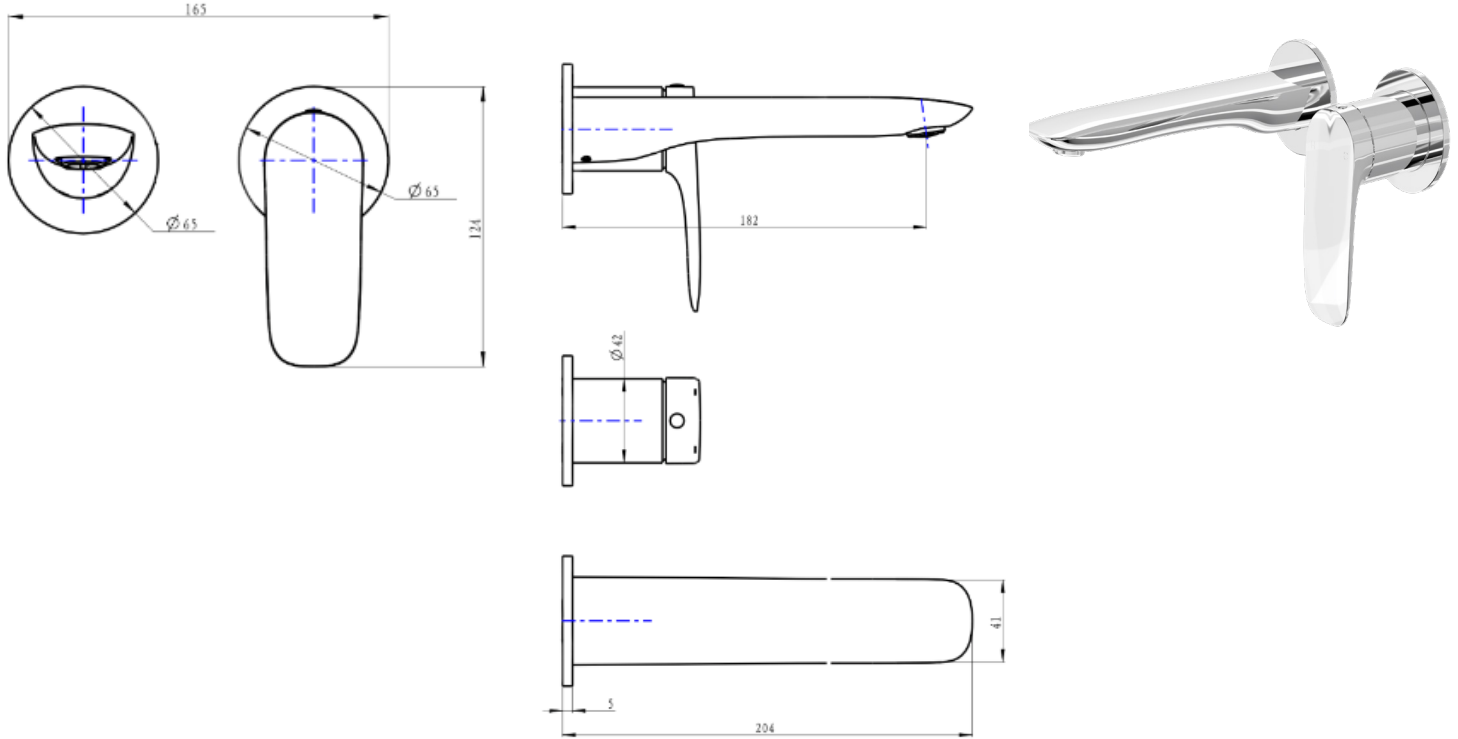

Curva 2-Plate Wall Basin or Bath Mixer Trim Kit

Chrome

Product Specifications

Code

CUR-09-2P-TK-CH

Material

Low Lead Brass

Barcode