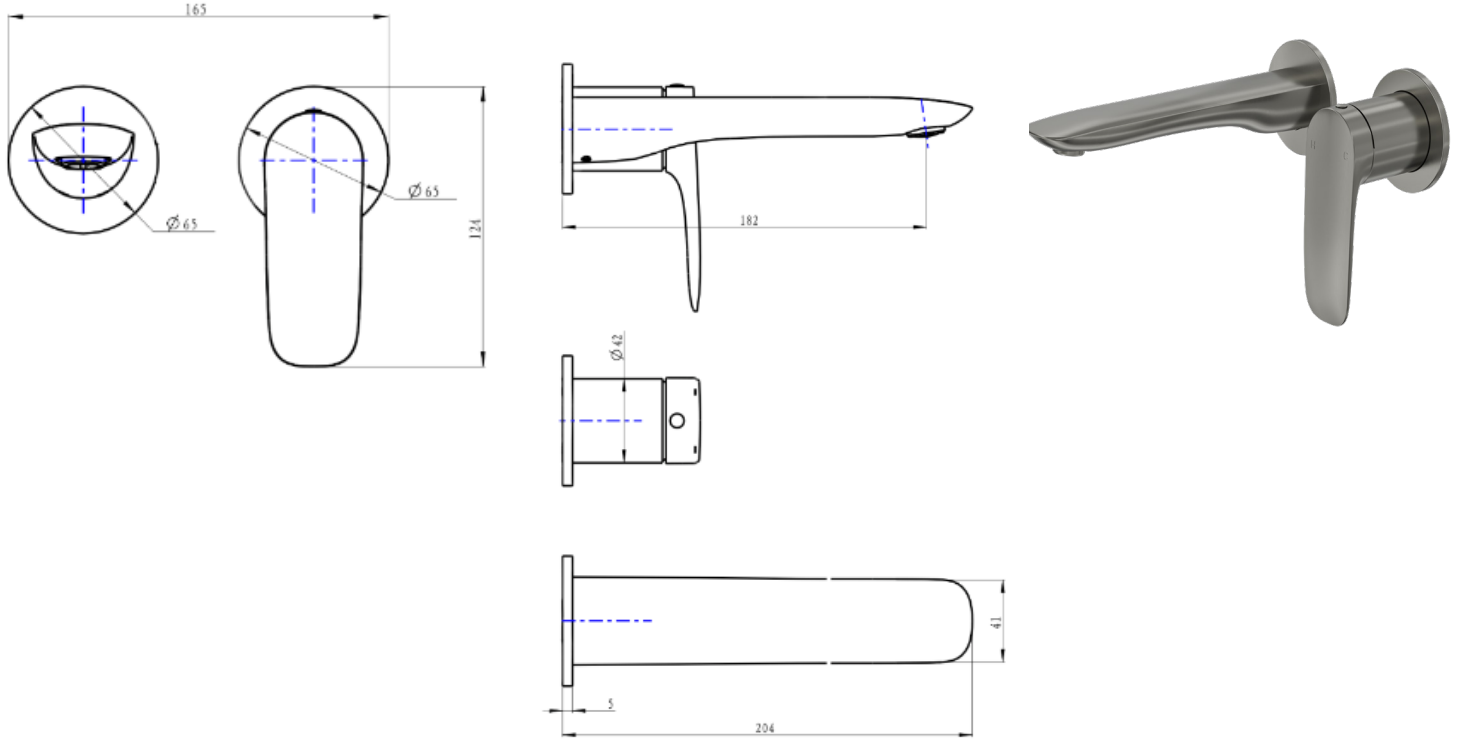

Curva 2-Plate Wall Basin or Bath Mixer Trim Kit

Gunmetal

Product Specifications

Code CUR-09-2P-TK-GM

Barcode 9339897015585

Material Low Lead Brass

Finish Gunmetal

Experience, *the difference.*