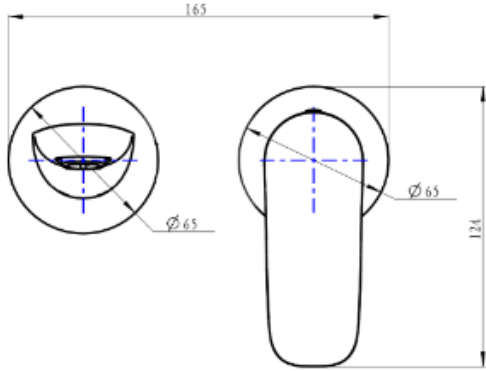

# Curva 2-Plate Wall Basin or Bath Mixer Trim Kit

Matte Black

## Product Specifications

Code CUR-09-2P-TK-MB

Barcode 9339897015554

Material Low Lead Brass

Finish Matte Black

Experience, *the difference.*

LINSOL.COM.AU

☎ 1300 546 765