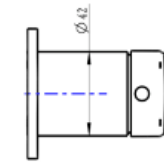

# Curva 2-Plate Wall Basin or Bath Mixer Trim Kit

Matte Black

## Product Specifications

Code CUR-09-2P-TK-MB

Barcode 9339897015554

Material Low Lead Brass

Finish Matte Black

Experience, *the difference.*

LINSOL.COM.AU

☎ 1300 546 765