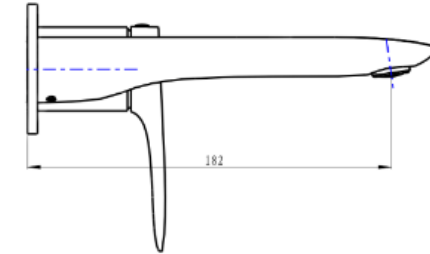

# Curva 2-Plate Wall Basin or Bath Mixer Trim Kit

Matte Black

## Product Specifications

Code CUR-09-2P-TK-MB

Barcode 9339897015554

Material Low Lead Brass

Finish Matte Black

Experience, *the difference.*

LINSOL.COM.AU

☎ 1300 546 765