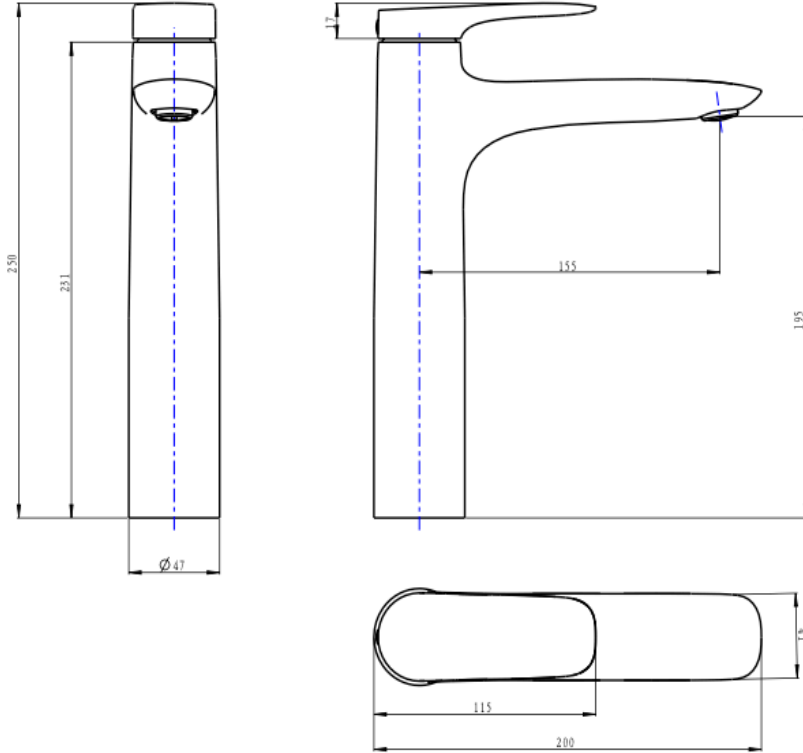

Curva Mid Height Basin Mixer

Brushed Brass

Product Specifications

Code	CUR-22-BB	Cartridge	Kerox 35mm
Barcode	9339897014823	WELS Reg	T42256
Material	Low Lead Brass	WELS Rating	5 Star
Finish	Brushed Brass	WELS L/Min	5L/Min