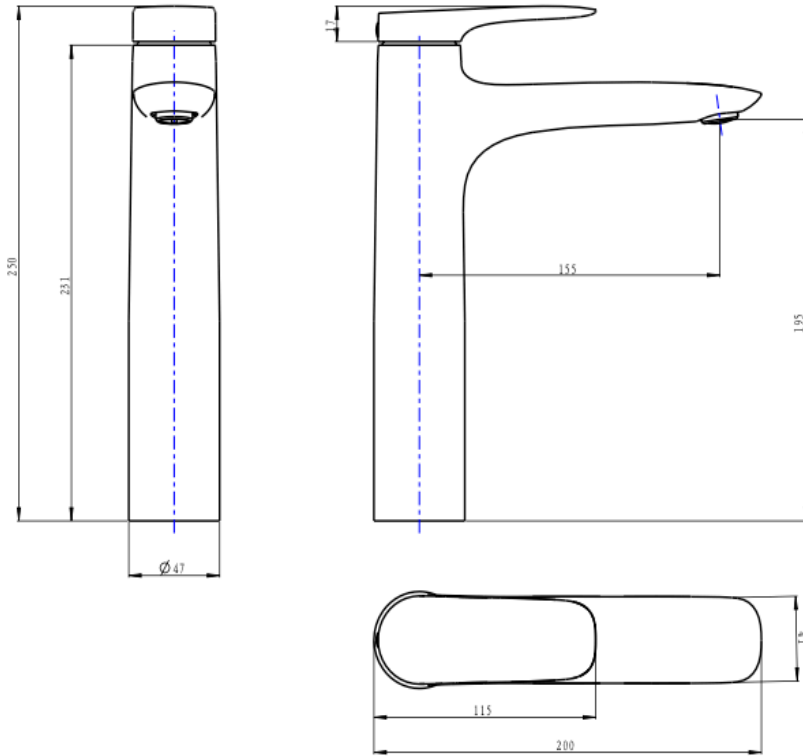

Curva Mid Height Basin Mixer

Brushed Nickel

Product Specifications

Code	CUR-22-BN	Cartridge	Kerox 35mm
Barcode	9339897014816	WELS Reg	T42256
Material	Low Lead Brass	WELS Rating	5 Star
Finish	Brushed Nickel	WELS L/Min	5L/Min