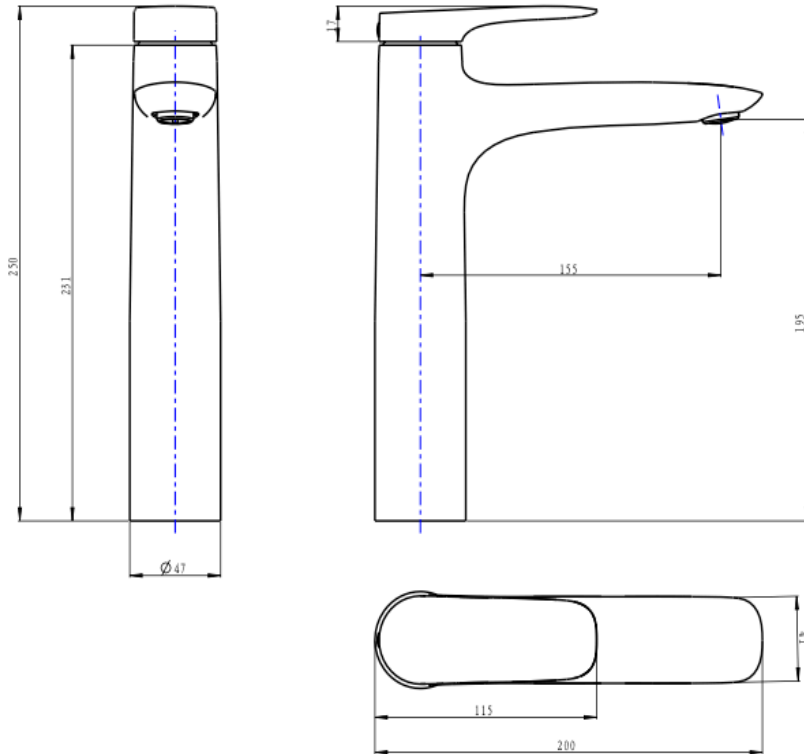

# Curva Mid Height Basin Mixer

Chrome

## Product Specifications

Code	CUR-22-CH	Cartridge	Kerox 35mm
Barcode	9339897014793	WELS Reg	T42256
Material	Low Lead Brass	WELS Rating	5 Star
Finish	Chrome	WELS L/Min	5L/Min

Experience, *the difference.*