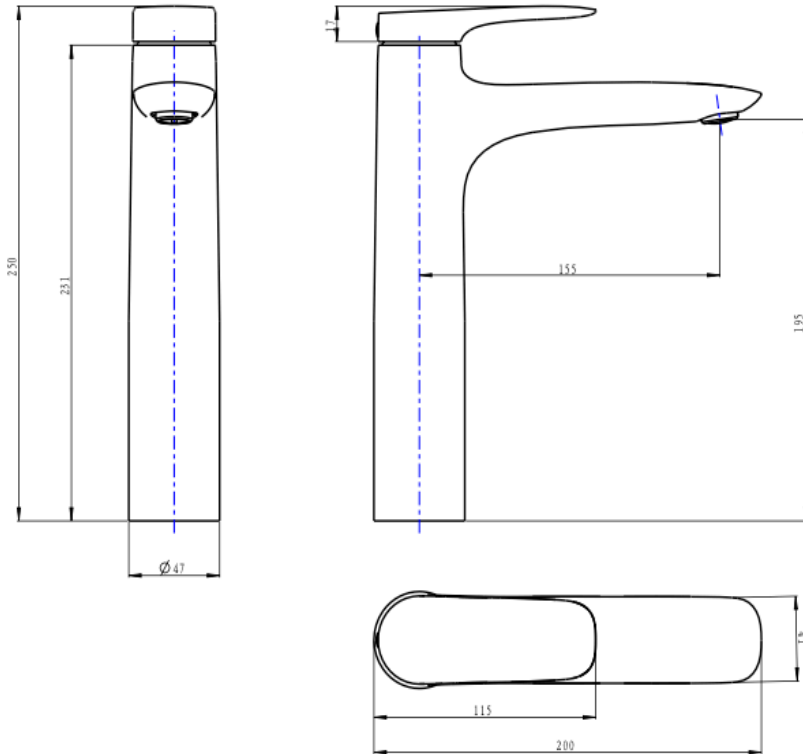

Curva Mid Height Basin Mixer

Gunmetal

Product Specifications

Code	CUR-22-GM	Cartridge	Kerox 35mm
Barcode	9339897014830	WELS Reg	T42256
Material	Low Lead Brass	WELS Rating	5 Star
Finish	Gunmetal	WELS L/Min	5L/Min