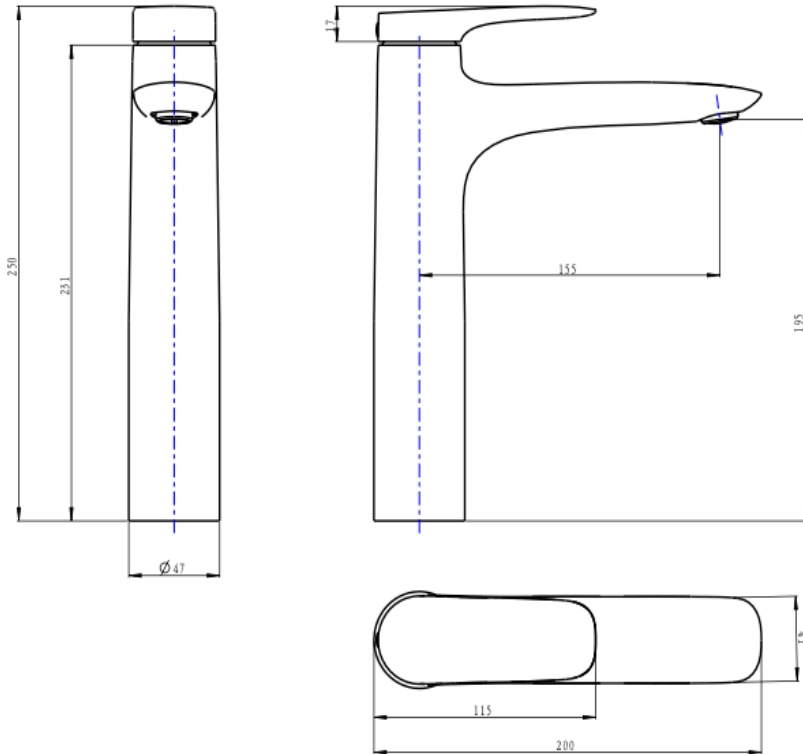

Curva Mid Height Basin Mixer

Matte Black

Product Specifications

Code	CUR-22-MB	Cartridge	Kerox 35mm
Barcode	9339897014809	WELS Reg	T42256
Material	Low Lead Brass	WELS Rating	5 Star
Finish	Matte Black	WELS L/Min	5L/Min