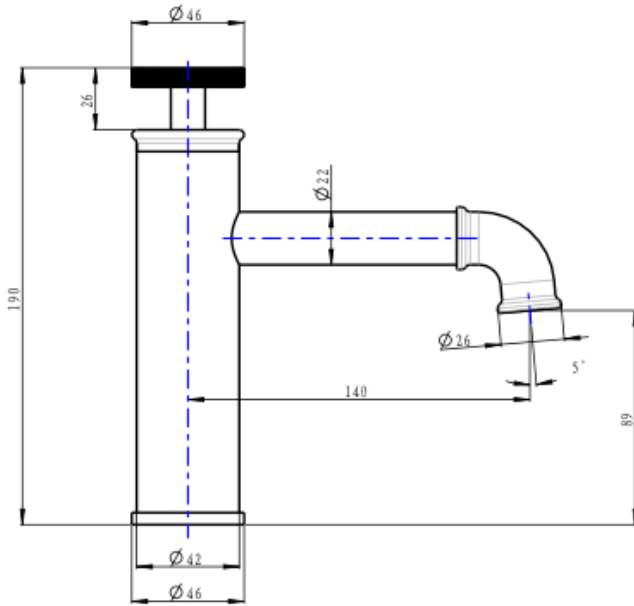

## Product Specifications

Code	DYN-01-BN	Cartridge	Progressive 35mm
Barcode	9339897015684	WELS Reg	T42262
Material	Low Lead Brass	WELS Rating	5 Star
Finish	Brushed Nickel	WELS L/Min	5L/Min

Experience, *the difference.*