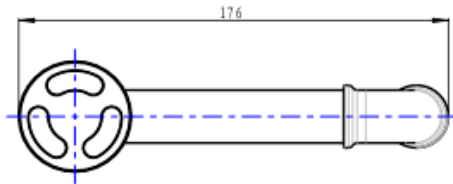

Dynamik Basin Mixer

Chrome

Product Specifications

Code	DYN-01-CH	Cartridge	Progressive 35mm
Barcode	9339897015653	WELS Reg	T42262
Material	Low Lead Brass	WELS Rating	5 Star
Finish	Chrome	WELS L/Min	5L/Min