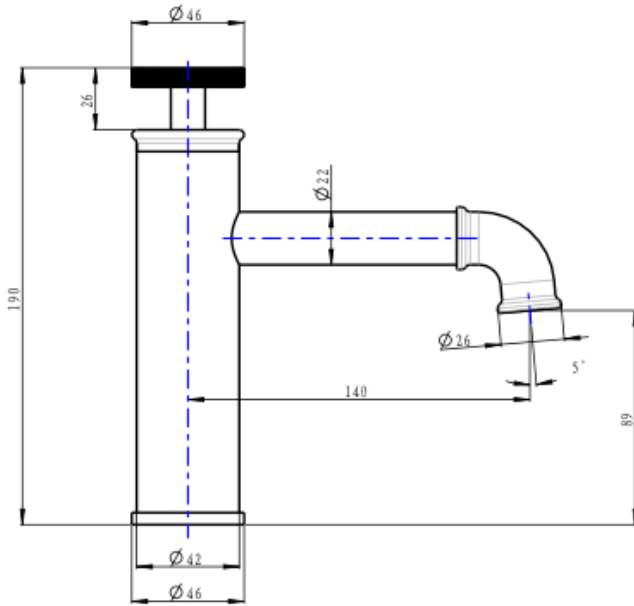

Dynamik Basin Mixer

Chrome

Product Specifications

Code	DYN-01-CH	Cartridge	Progressive 35mm
Barcode	9339897015653	WELS Reg	T42262
Material	Low Lead Brass	WELS Rating	5 Star
Finish	Chrome	WELS L/Min	5L/Min