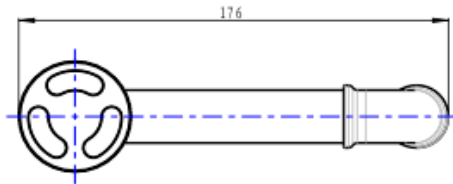

## Product Specifications

Code	DYN-01-MB	Cartridge	Progressive 35mm
Barcode	9339897015646	WELS Reg	T42262
Material	Low Lead Brass	WELS Rating	5 Star
Finish	Matte Black	WELS L/Min	5L/Min

Experience, *the difference.*