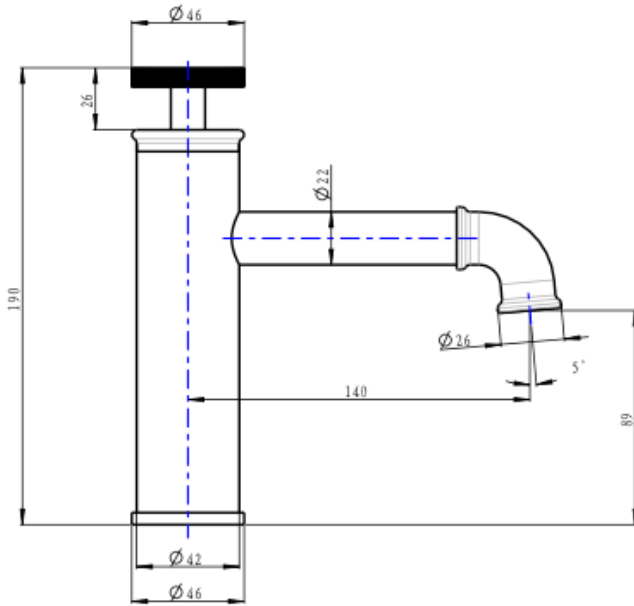

## Product Specifications

Code	DYN-01-MB	Cartridge	Progressive 35mm
Barcode	9339897015646	WELS Reg	T42262
Material	Low Lead Brass	WELS Rating	5 Star
Finish	Matte Black	WELS L/Min	5L/Min

Experience, *the difference.*