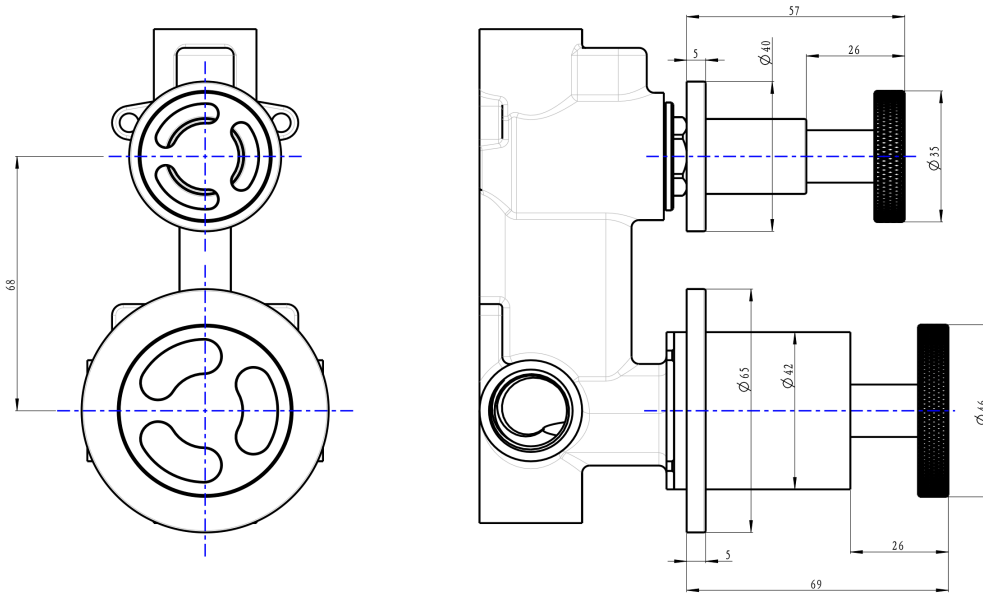

Dynamik 2-Plate Wall Mixer with Divertor

Brushed Brass

Product Specifications

Code DYN-04-2P-BB

Barcode 9339897015783

Cartridge Progressive 35mm

Divertor Cartridge 1/4 Turn Switch

Material Low Lead Brass