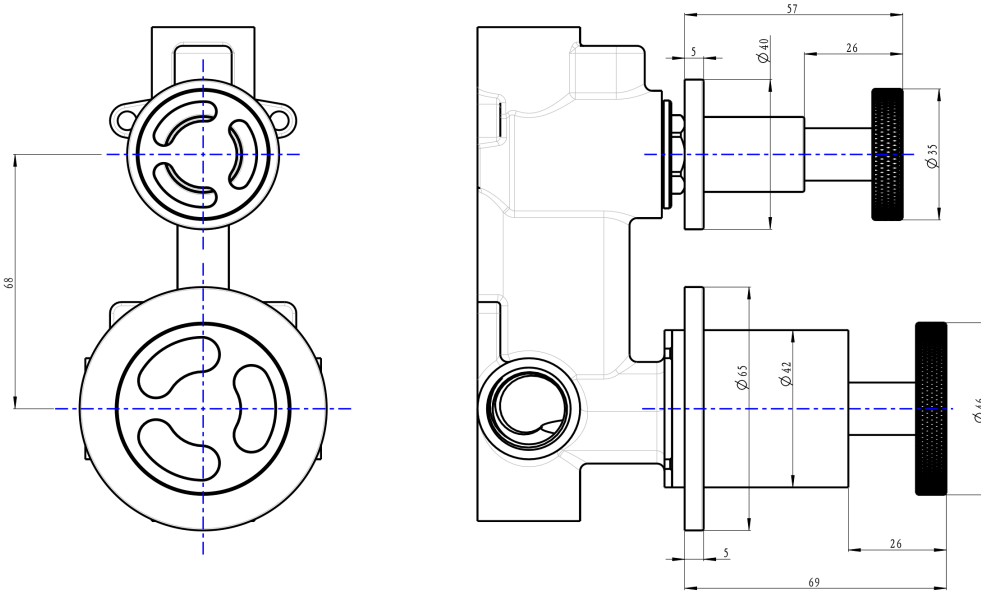

Dynamik 2-Plate Wall Mixer with Divertor

Chrome

Product Specifications

Code DYN-04-2P-CH

Barcode 9339897015745

Cartridge Progressive 35mm

Divertor Cartridge 1/4 Turn Switch

Material Low Lead Brass