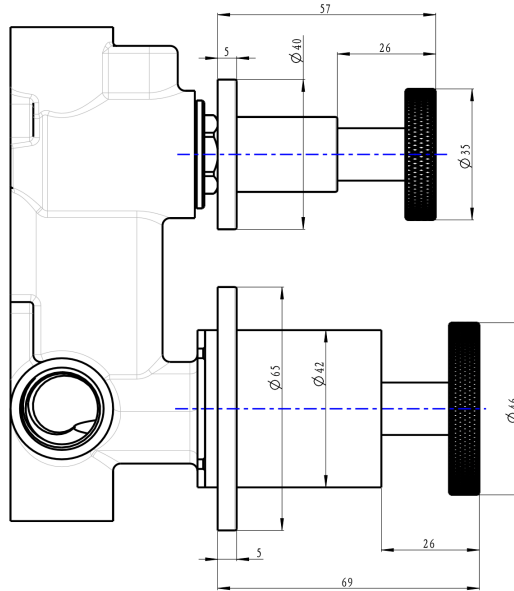

Dynamik 2-Plate Wall Mixer with Divertor

Matte Black

Product Specifications

Code DYN-04-2P-MB

Barcode 9339897015752

Cartridge Progressive 35mm

Divertor Cartridge 1/4 Turn Switch

Material Low Lead Brass