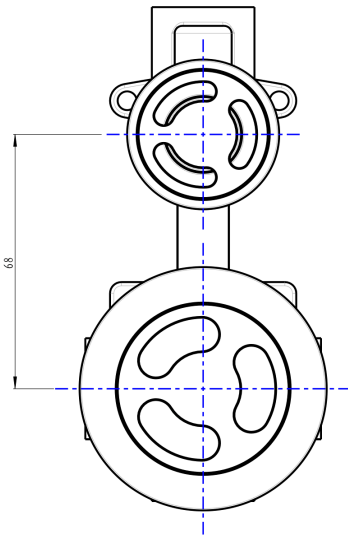

Dynamik 2-Plate Wall Mixer with Divertor

Matte Black

Product Specifications

Code DYN-04-2P-MB

Barcode 9339897015752

Cartridge Progressive 35mm

Divertor Cartridge 1/4 Turn Switch

Material Low Lead Brass