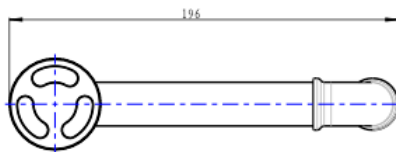

Dynamik Tall Basin Mixer

Chrome

Product Specifications

Code	DYN-05-CH	Cartridge	Progressive 35mm
Barcode	9339897015707	WELS Reg	T42263
Material	Low Lead Brass	WELS Rating	5 Star
Finish	Chrome	WELS L/Min	5L/Min