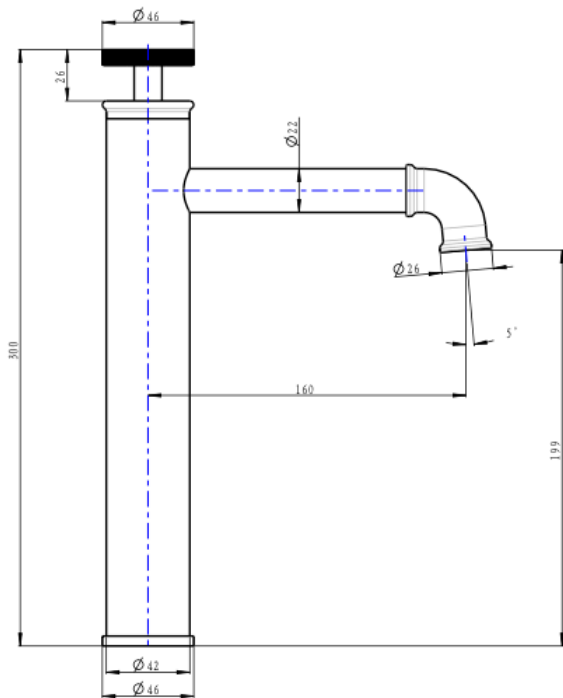

Dynamik Tall Basin Mixer

Chrome

Product Specifications

Code	DYN-05-CH	Cartridge	Progressive 35mm
Barcode	9339897015707	WELS Reg	T42263
Material	Low Lead Brass	WELS Rating	5 Star
Finish	Chrome	WELS L/Min	5L/Min