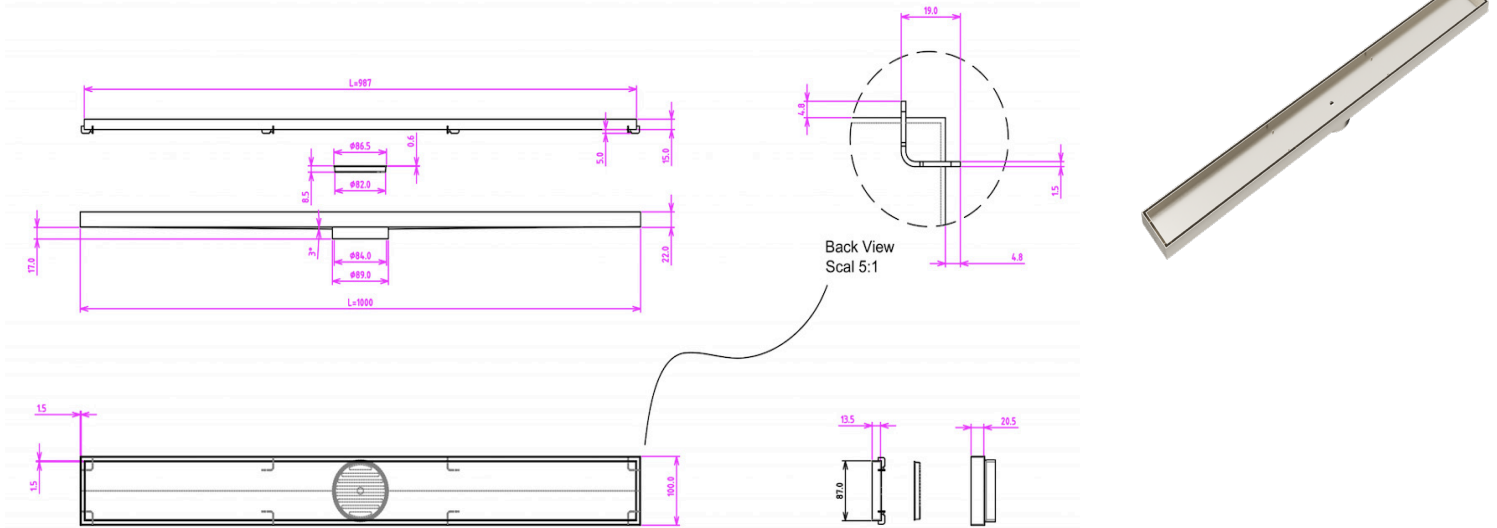

EzyFlow 1000 Tile Insert Channel Grate

Brushed Nickel

Product Specifications

Code	EZY-100-TS-BR
Barcode	9339897007962
Material	316 Stainless Steel
Finish	Brushed Nickel
Suitable For Indoor or Outdoor Use	

Steel Thickness:	4mm
Size:	1000 x 100mm
Outlet Size	89mm
Outlet Position:	Central
EzyLift Key Included	

Experience, *the difference.*

LINSOL.COM.AU

☎ 1300 546 765

@ info@linsol.com.au

✉ PO Box 88, Coniston NSW 2500