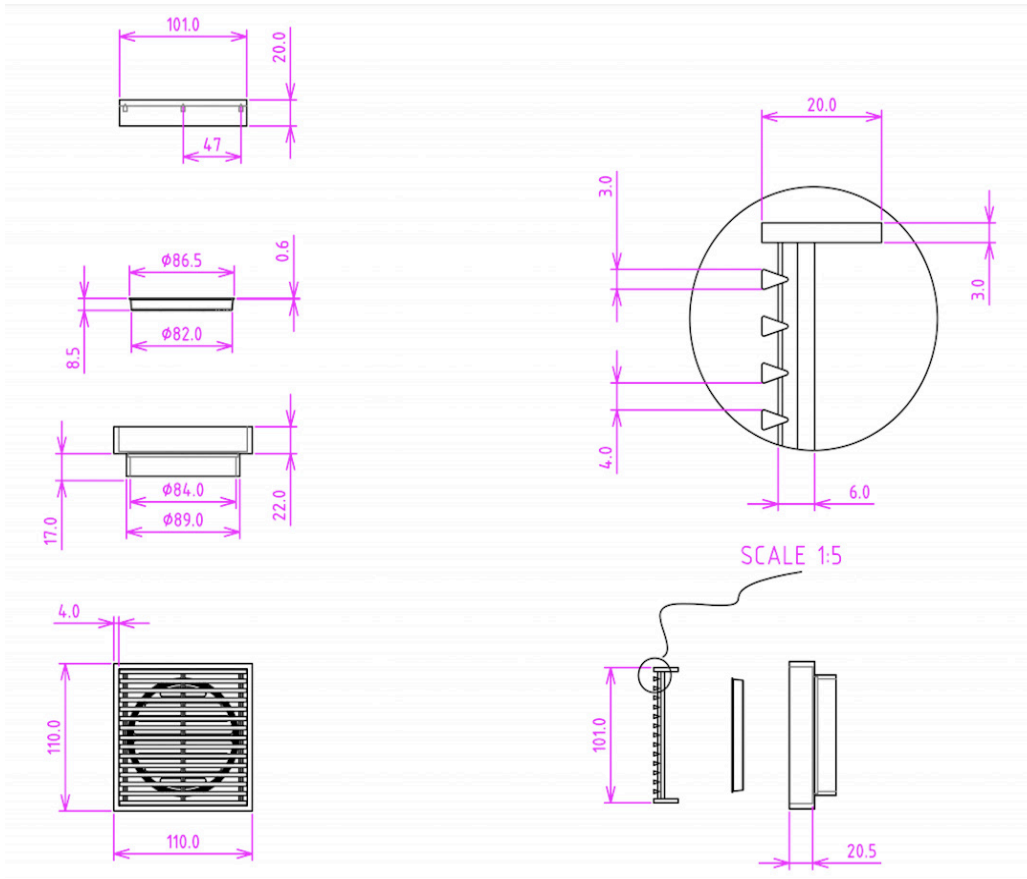

# EzyFlow 110 Square Linear Heelguard Grate

Brushed Nickel

## Product Specifications

Code	EZY-11-HG-BR
Barcode	9339897007818
Material	316 Stainless Steel
Finish	Brushed Nickel
Suitable For Indoor or Outdoor Use	

Steel Thickness:	4mm
Size:	110 x 110mm
Outlet Size	89mm
Outlet Position:	Central
EzyLift Key Included	