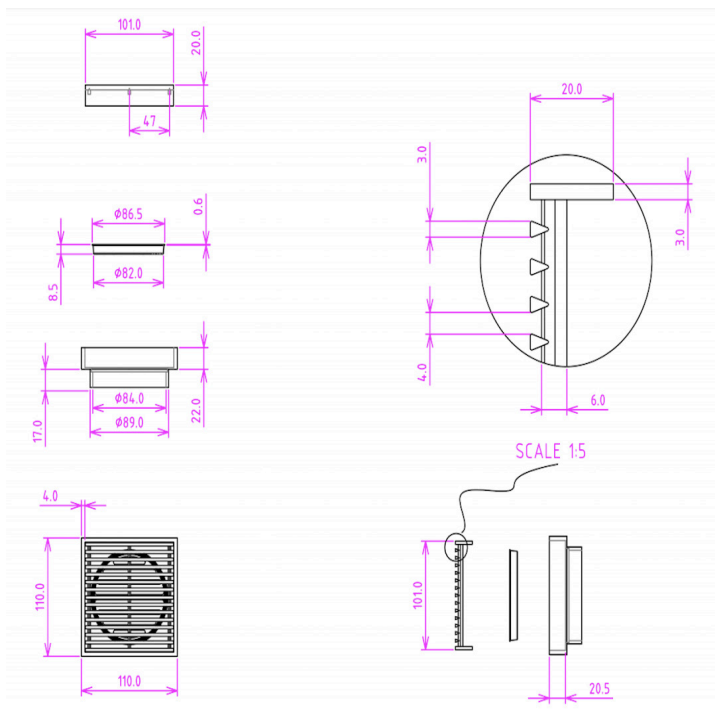

EzyFlow 110 Square Linear Heelguard Grate

Matte Black

Product Specifications

Code	EZY-11-HG-MB
Barcode	9339897007825
Material	316 Stainless Steel
Finish	Matte Black
Suitable For Indoor or Outdoor Use	

Steel Thickness:	4mm
Size:	110 x 110mm
Outlet Size	89mm
Outlet Position:	Central
EzyLift Key Included	