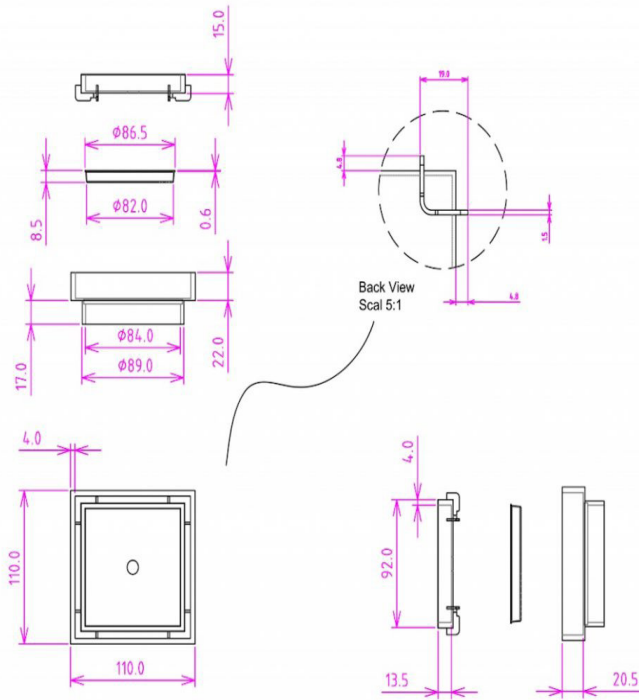

# EzyFlow 110 Square Tile Insert Grate

Brushed Brass

## Product Specifications

Code	EZY-11-TS-BB
Barcode	9339897007801
Material	316 Stainless Steel
Finish	Brushed Brass
Suitable For Indoor or Outdoor Use	

Steel Thickness:	4mm
Size:	110 x 110mm
Outlet Size	89mm
Outlet Position:	Central
EzyLift Key Included	