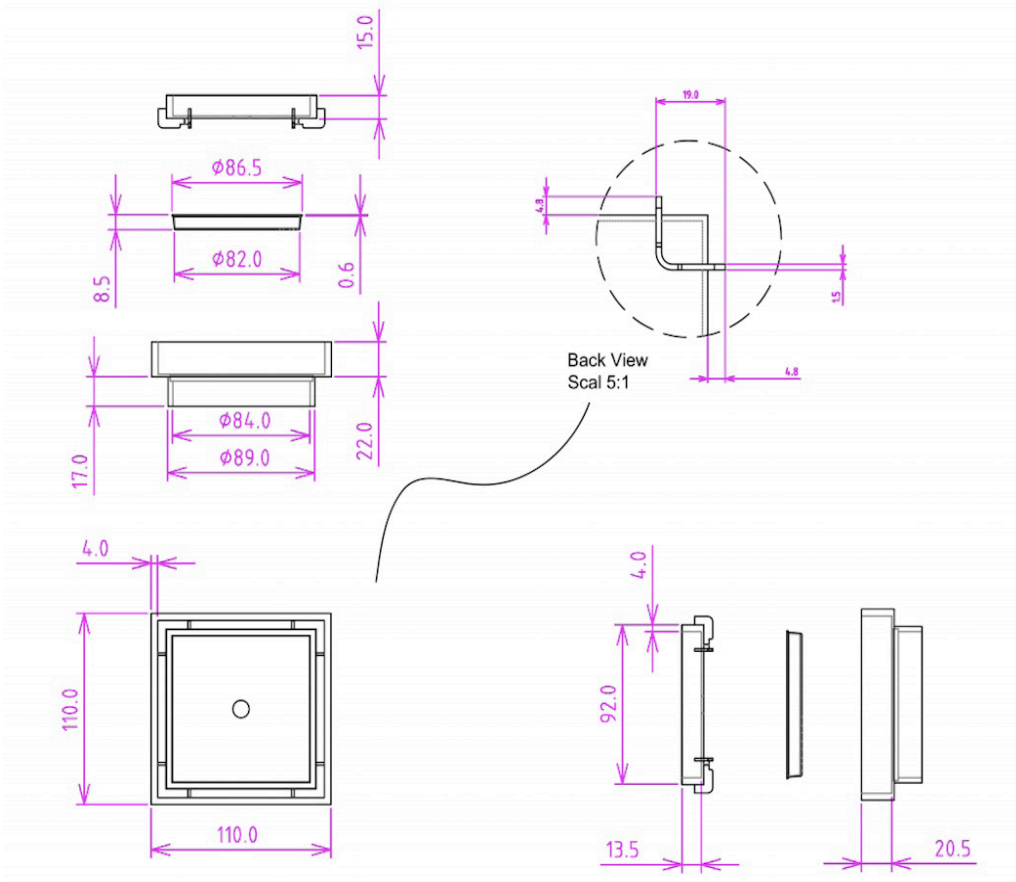

EzyFlow 110 Square Tile Insert Grate

Brushed Nickel

Product Specifications

Code	EZY-11-TS-BR
Barcode	9339897007764
Material	316 Stainless Steel
Finish	Brushed Nickel
Suitable For Indoor or Outdoor Use	

Steel Thickness:	4mm
Size:	110 x 110mm
Outlet Size	89mm
Outlet Position:	Central
EzyLift Key Included	