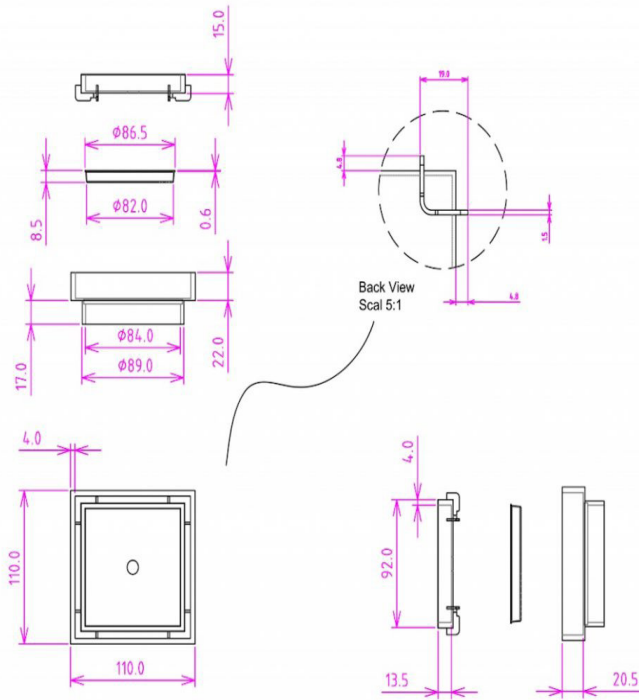

# EzyFlow 110 Square Tile Insert Grate

Gunmetal

## Product Specifications

Code	EZY-11-TS-GM
Barcode	9339897007795
Material	316 Stainless Steel
Finish	Gunmetal
Suitable For Indoor or Outdoor Use	

Steel Thickness:	4mm
Size:	110 x 110mm
Outlet Size	89mm
Outlet Position:	Central
EzyLift Key Included	