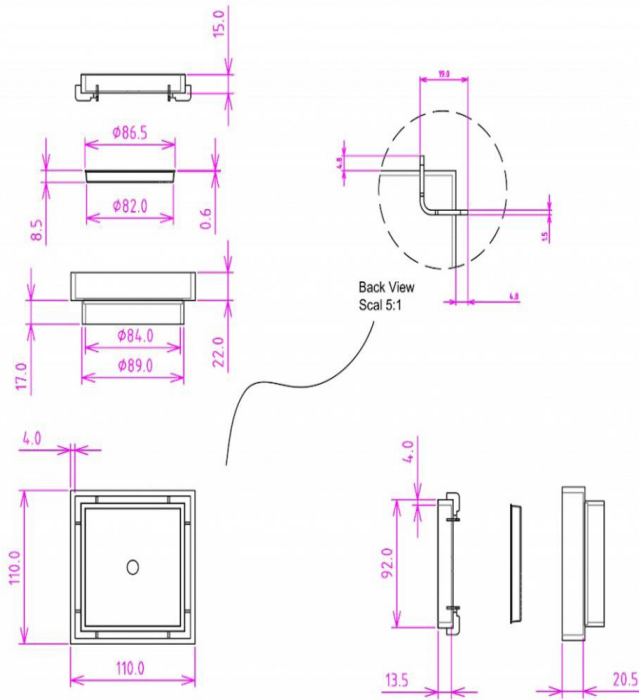

EzyFlow 110 Square Tile Insert Grate

Matte Black

Product Specifications

Code EZY-11-TS-MB

Barcode 9339897007771

Material 316 Stainless Steel

Finish Matte Black

Suitable For Indoor or Outdoor Use

Steel Thickness: 4mm

Size: 110 x 110mm

Outlet Size 89mm

Outlet Position: Central

EzyLift Key Included

Experience, *the difference.*

LINSOL.COM.AU

☎ 1300 546 765