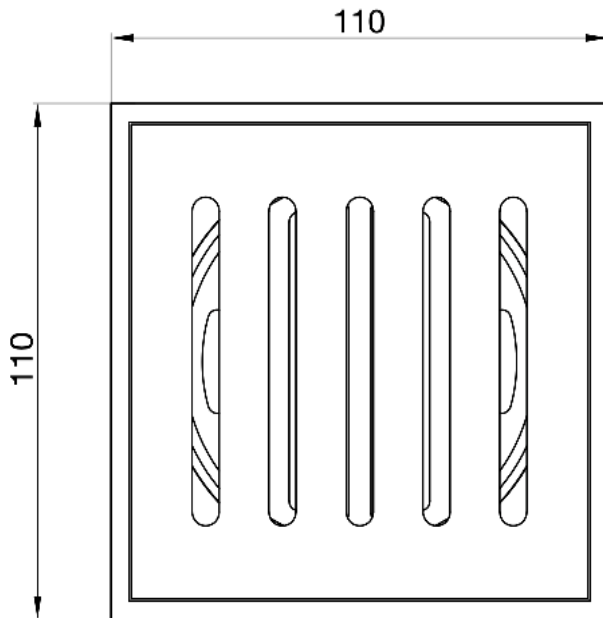

EzyFlow 24 Series 110 Square Vertical Pressed Grate

Brushed Brass

Product Specifications

Code	EZY-11-VL-BB
Barcode	9339897018425
Finish	Brushed Brass
Material	316 Stainless Steel

Steel Thickness	4mm
Size	110 x 110 x 22mm
Outlet Size	89mm
EzyLift Key Included	