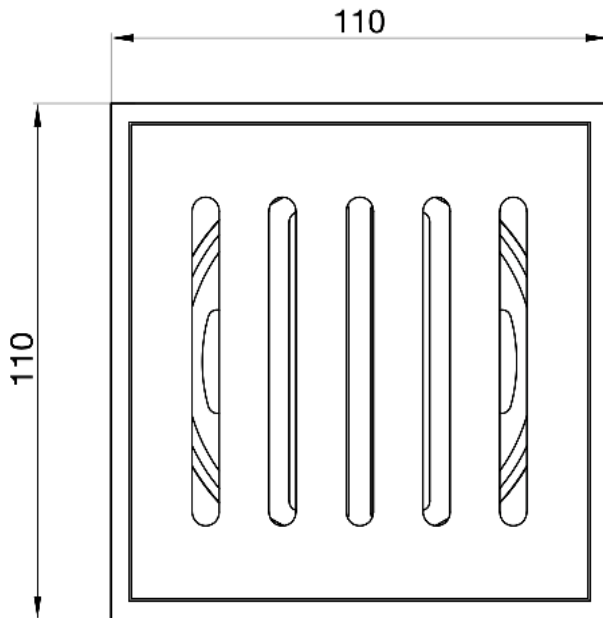

EzyFlow 24 Series 110 Square Vertical Pressed Grate

Brushed Nickel

Product Specifications

Code	EZY-11-VL-BR
Barcode	9339897018395
Finish	Brushed Nickel
Material	316 Stainless Steel

Steel Thickness	4mm
Size	110 x 110 x 22mm
Outlet Size	89mm
EzyLift Key Included	