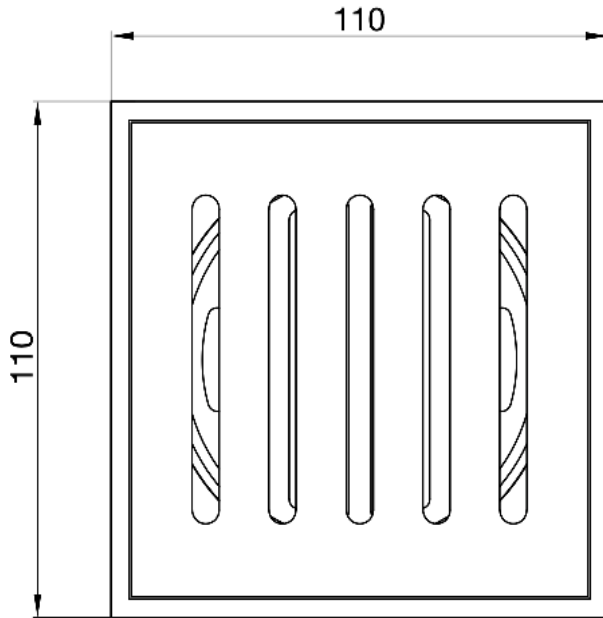

EzyFlow 24 Series 110 Square Vertical Pressed Grate

Matte Black

Product Specifications

Code	EZY-11-VL-MB
Barcode	9339897018401
Finish	Matte Black
Material	316 Stainless Steel

Steel Thickness	4mm
Size	110 x 110 x 22mm
Outlet Size	89mm
EzyLift Key Included	